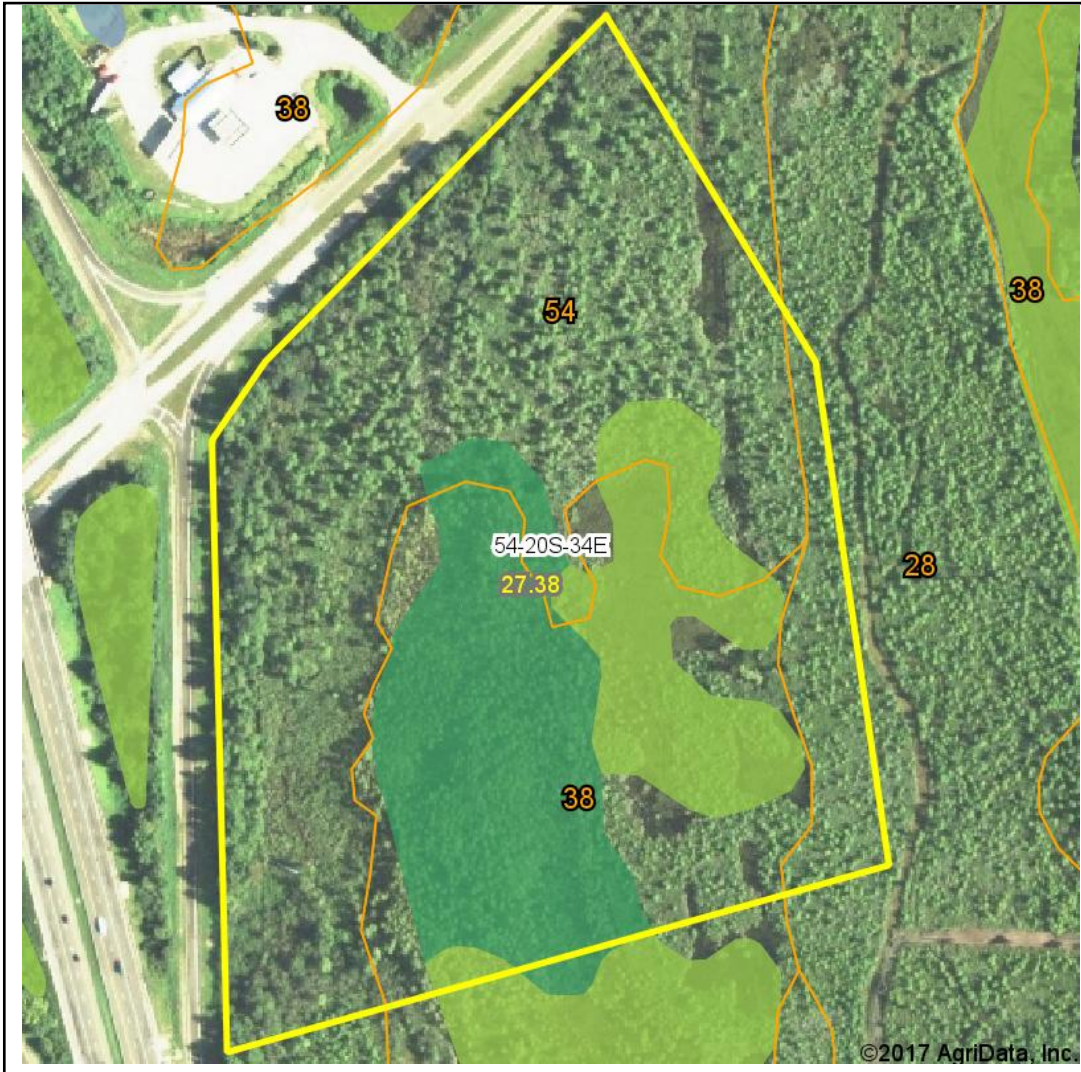

Wetlands Map

State: Florida
Location: 54-20S-34E
County: Brevard
Township: Titusville
Date: 8/11/2017

 Crosby & Associates, Inc.
 Maps Provided By:

 surety®
CUSTOMIZED ONLINE MAPPING
 © AgriData, Inc. 2017 www.AgriDataInc.com

Classification Code	Type	Acres
PFO6F	Freshwater Forested/Shrub Wetland	5.41
PEM1F	Freshwater Emergent Wetland	3.51
Total Acres		8.92

Data Source: National Wetlands Inventory website. U.S. DoI, Fish and Wildlife Service, Washington, D.C. <http://www.fws.gov/wetlands/>