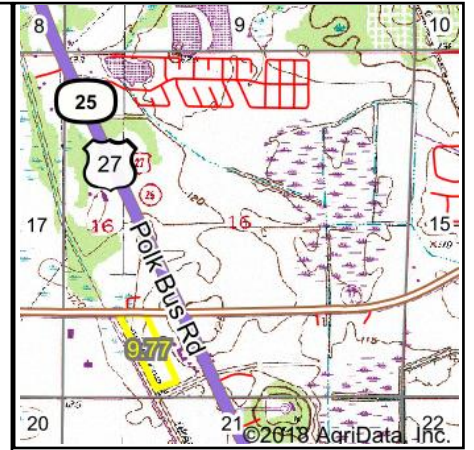

Wetlands Map

State: **Florida**
 Location: **16-29S-27E**
 County: **Polk**
 Township: **Lake Wales**
 Date: **8/29/2018**

Maps Provided By:

surety[®]
 CUSTOMIZED ONLINE MAPPING
© AgriData, Inc. 2018 www.AgriDataInc.com

Classification Code	Type	Acres
PEM1C	Freshwater Emergent Wetland	1.36
Total Acres		1.36

Data Source: National Wetlands Inventory website. U.S. DoI, Fish and Wildlife Service, Washington, D.C. <http://www.fws.gov/wetlands/>