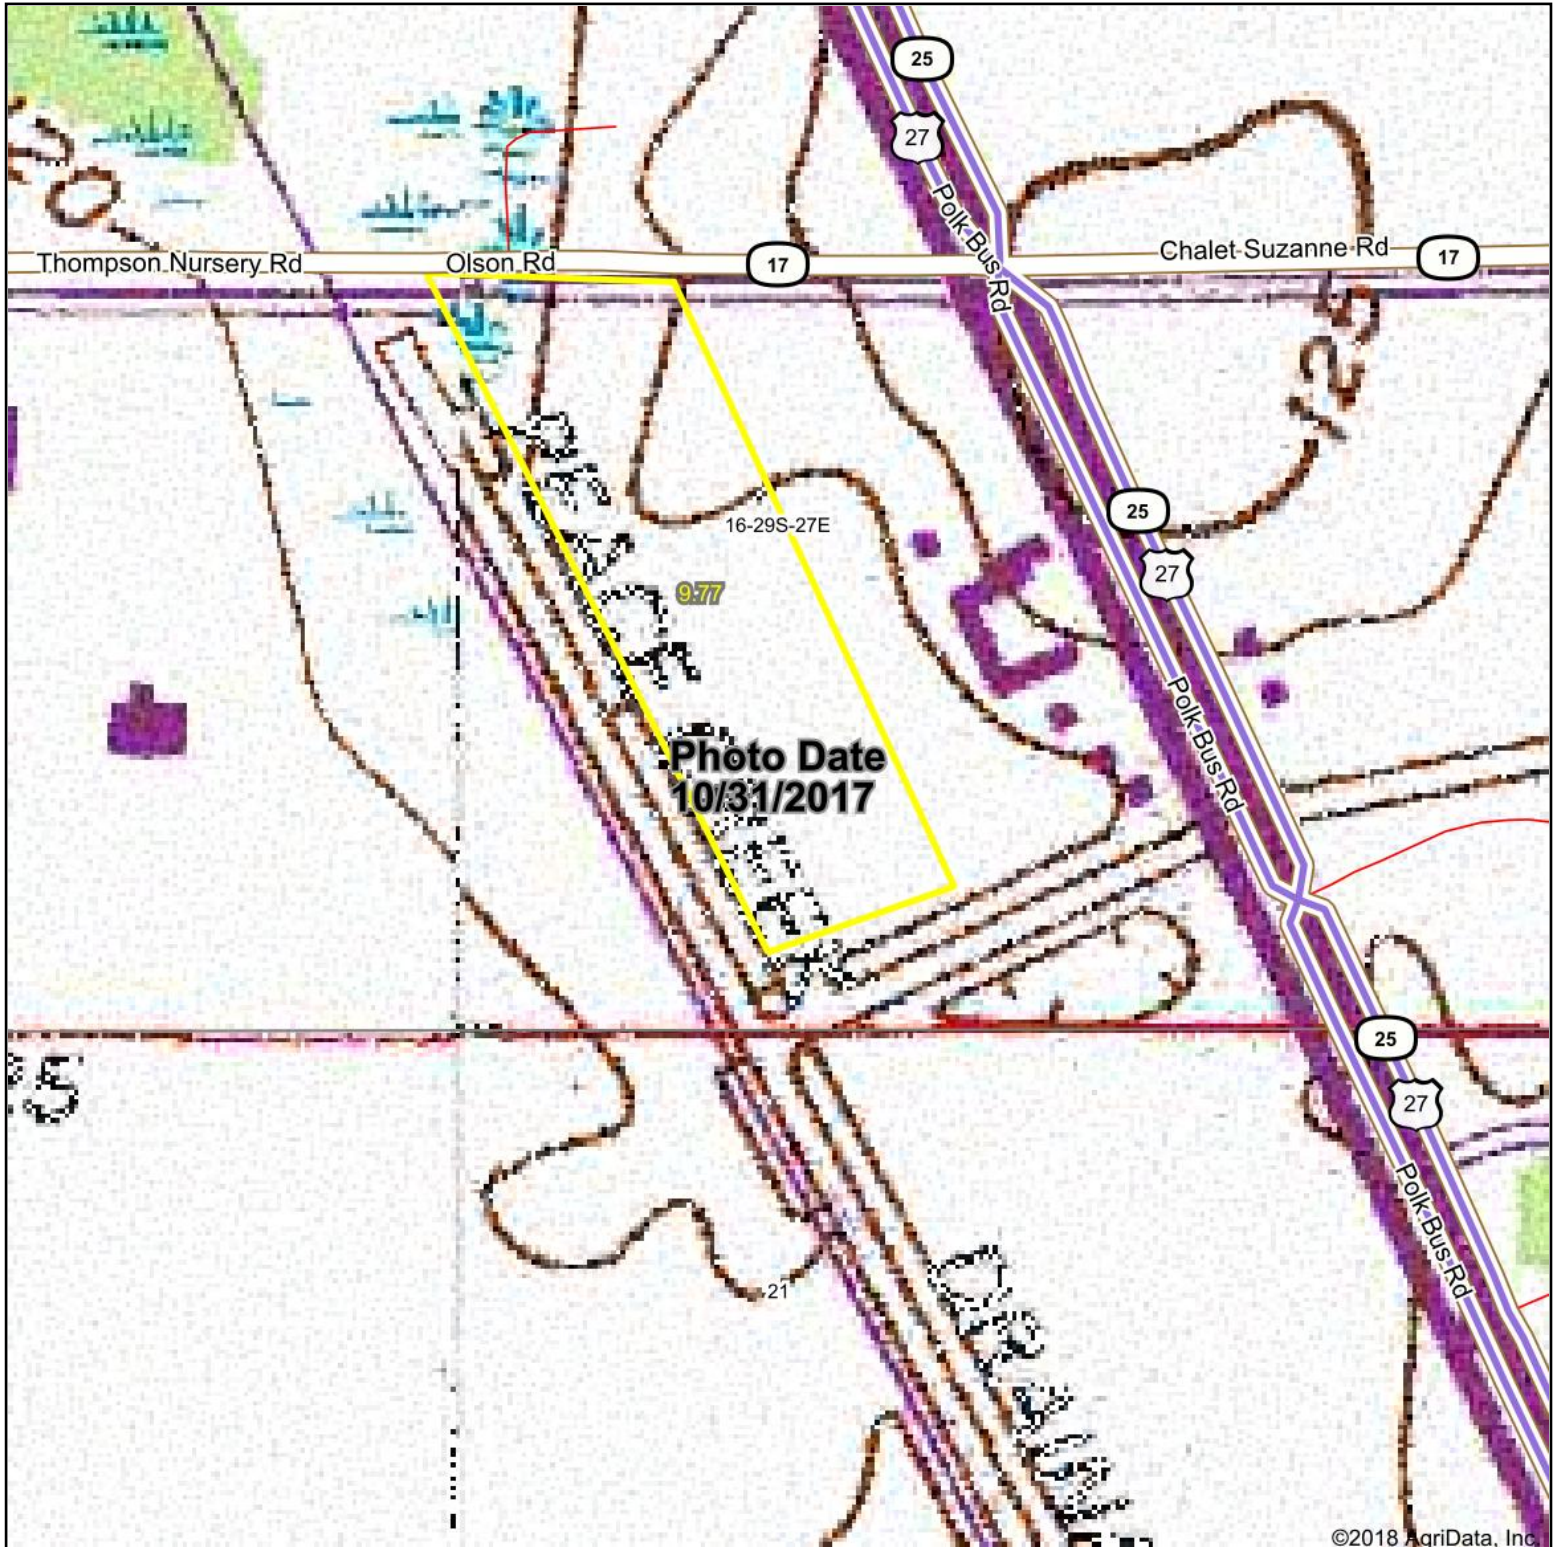

# Topography Map

©2018 AgriData, Inc.

map center: 27° 57' 16.47, -81° 37' 23.27

**16-29S-27E**  
**Polk County**  
**Florida**

8/29/2018