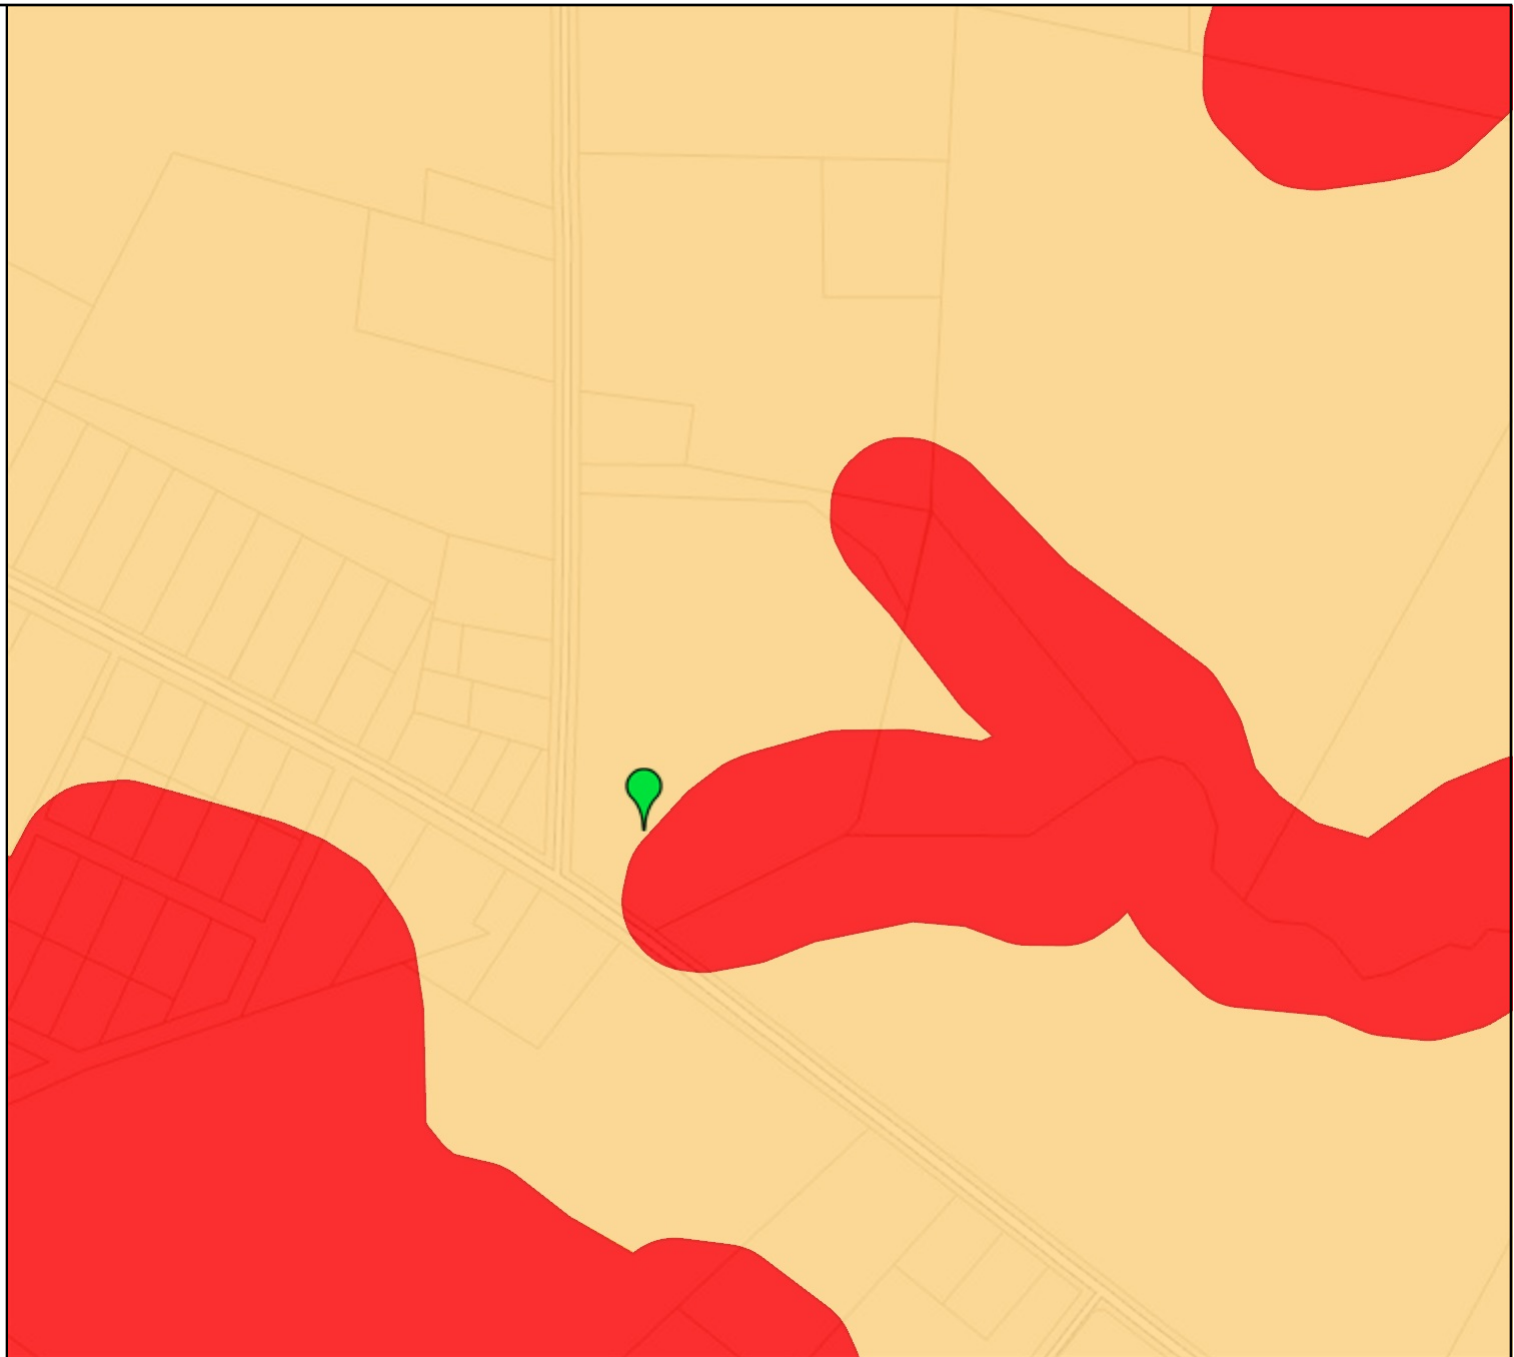

# Accomack County, Virginia

## Legend

Chesapeake/Atlantic  
Preservation Area Overlay

-  Resource Management Areas
-  Resource Protection Areas
-  Intensely Developed Areas

Map Printed from AccoMap  
<http://accomack.mapsdirect.net/>

**Title: Chesapeake-Atlantic Preservation Area Overlay**

**Date: 8/17/2018**

**Map: 7223 Coardtwn Road**

*DISCLAIMER: This drawing is neither a legally recorded map nor a survey and is not intended to be used as such. The information displayed is a compilation of records, information, and data obtained from various sources, and Accomack County is not responsible for its accuracy or how current it may be.*