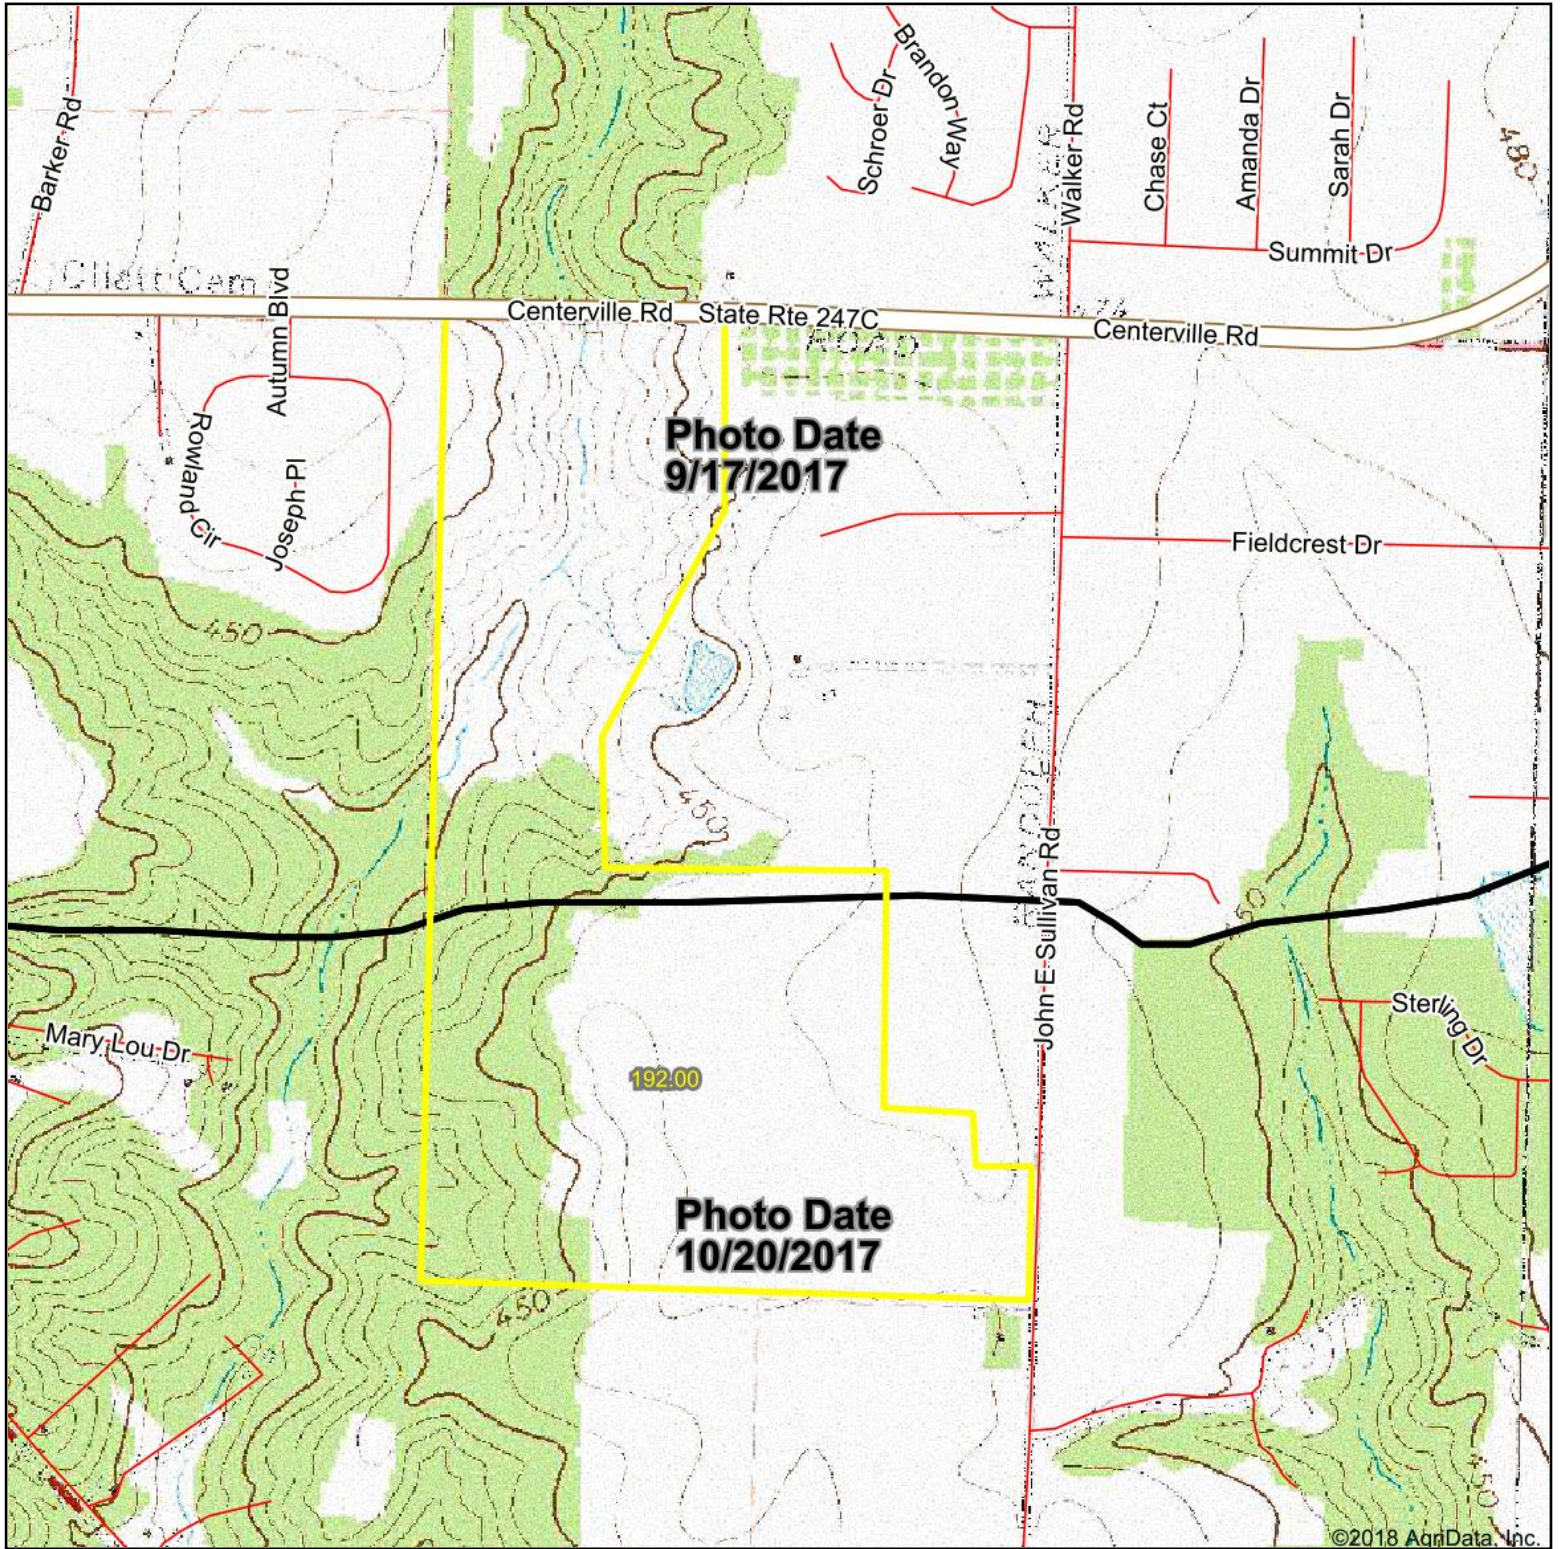

Topography Map

©2018 AgriData, Inc.

map center: 32° 36' 1.45, -83° 45' 43.06

Peach County
Georgia

7/21/2018