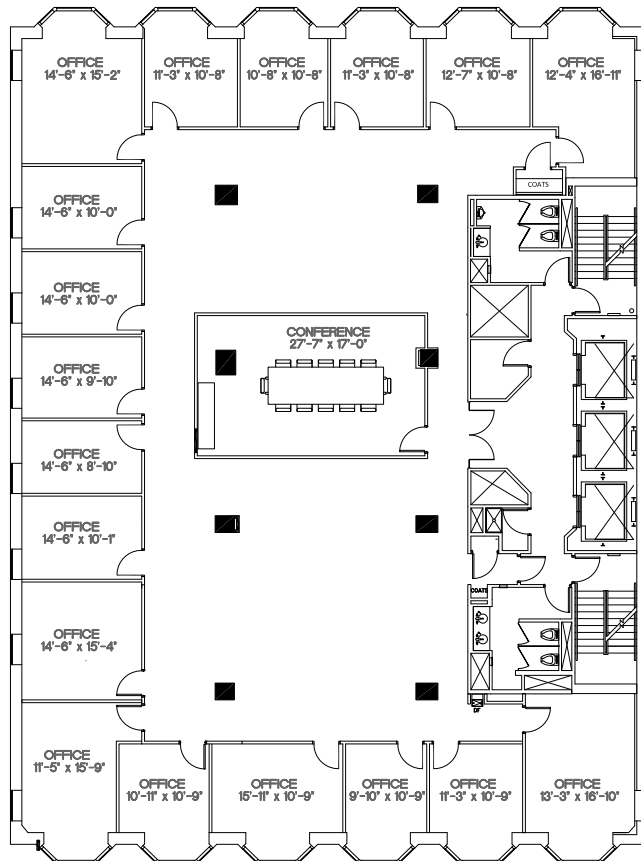

142

EAST ONTARIO

Suite 1000
7,925 RSF

EXCLUSIVE LEASING AGENT:

BRADFORD ALLEN TCN
COMMERCIAL REAL ESTATE SERVICES

FOR MORE INFORMATION OR TO ARRANGE AN INSPECTION PLEASE CONTACT:

ANDY DEMOSS
312.994.5767 ademoss@bradfordallen.com