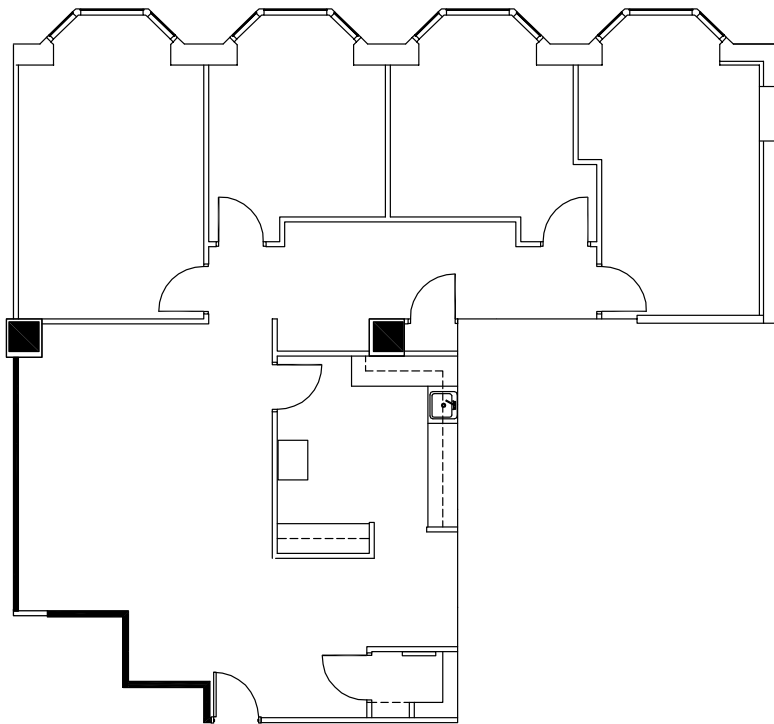

142

EAST ONTARIO

Suite 502
2,175 RSF

EXCLUSIVE LEASING AGENT:

 **BRADFORD ALLEN**  COMMERCIAL
REAL ESTATE SERVICES

FOR MORE INFORMATION OR TO ARRANGE
AN INSPECTION PLEASE CONTACT:

ANDY DEMOSS
312.994.5767 ademoss@bradfordallen.com