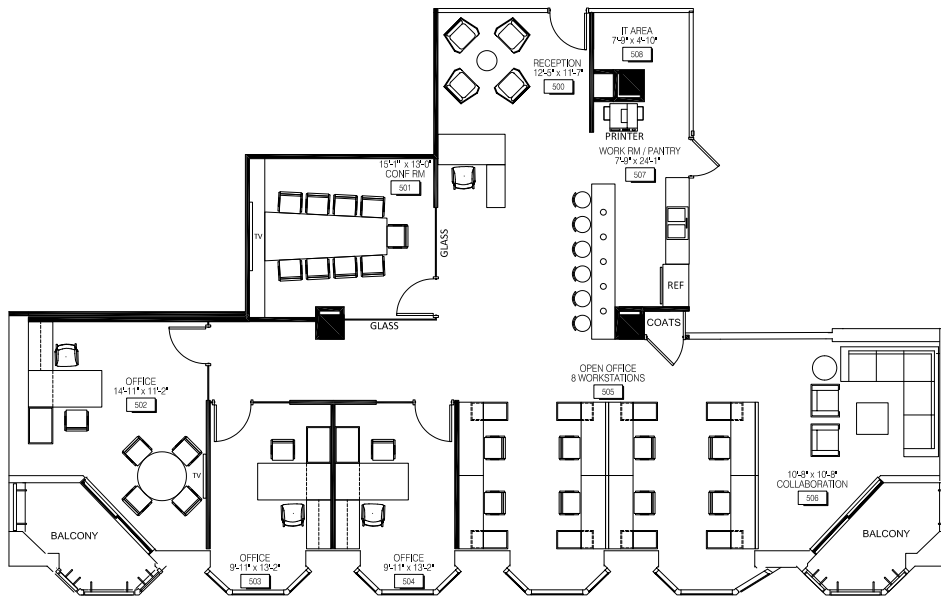

142

EAST ONTARIO

Suite 500
2,700 RSF

EXCLUSIVE LEASING AGENT:

BRADFORD ALLEN TCN
REAL ESTATE SERVICES

FOR MORE INFORMATION OR TO ARRANGE AN INSPECTION PLEASE CONTACT:

ANDY DEMOSS
312.994.5767 ademoss@bradfordallen.com