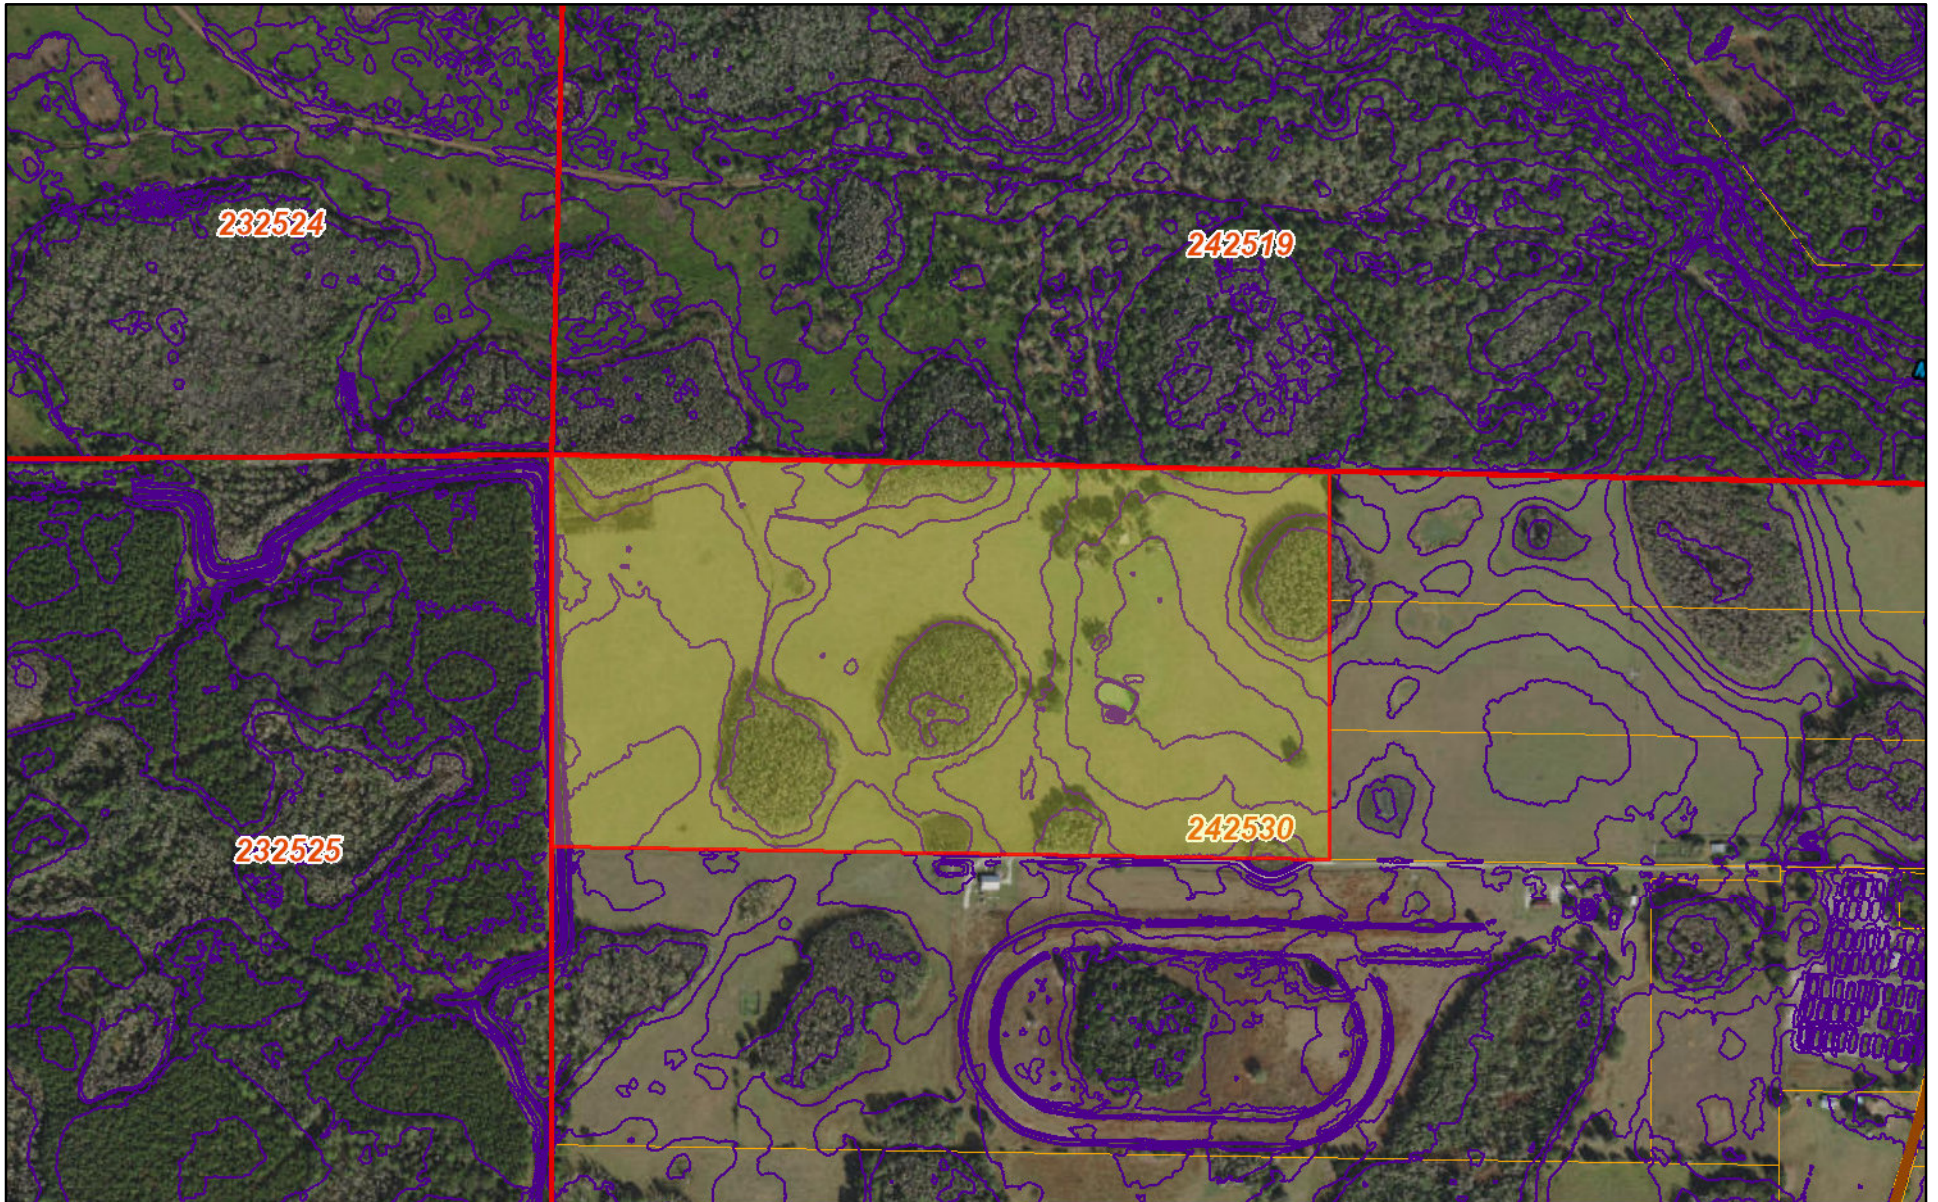

Contour Map

June 14, 2018

-  Search Results: Find Parcel
-  Section (visible at 1:577,790)
-  Benchmark NAVD88
-  Elevation Contours NAVD88 (visible at 1:9,028)
-  Benchlines NAVD88
-  Parcels

Esri, HERE, Garmin, © OpenStreetMap contributors
Esri, HERE, Garmin, © OpenStreetMap contributors, and the GIS user