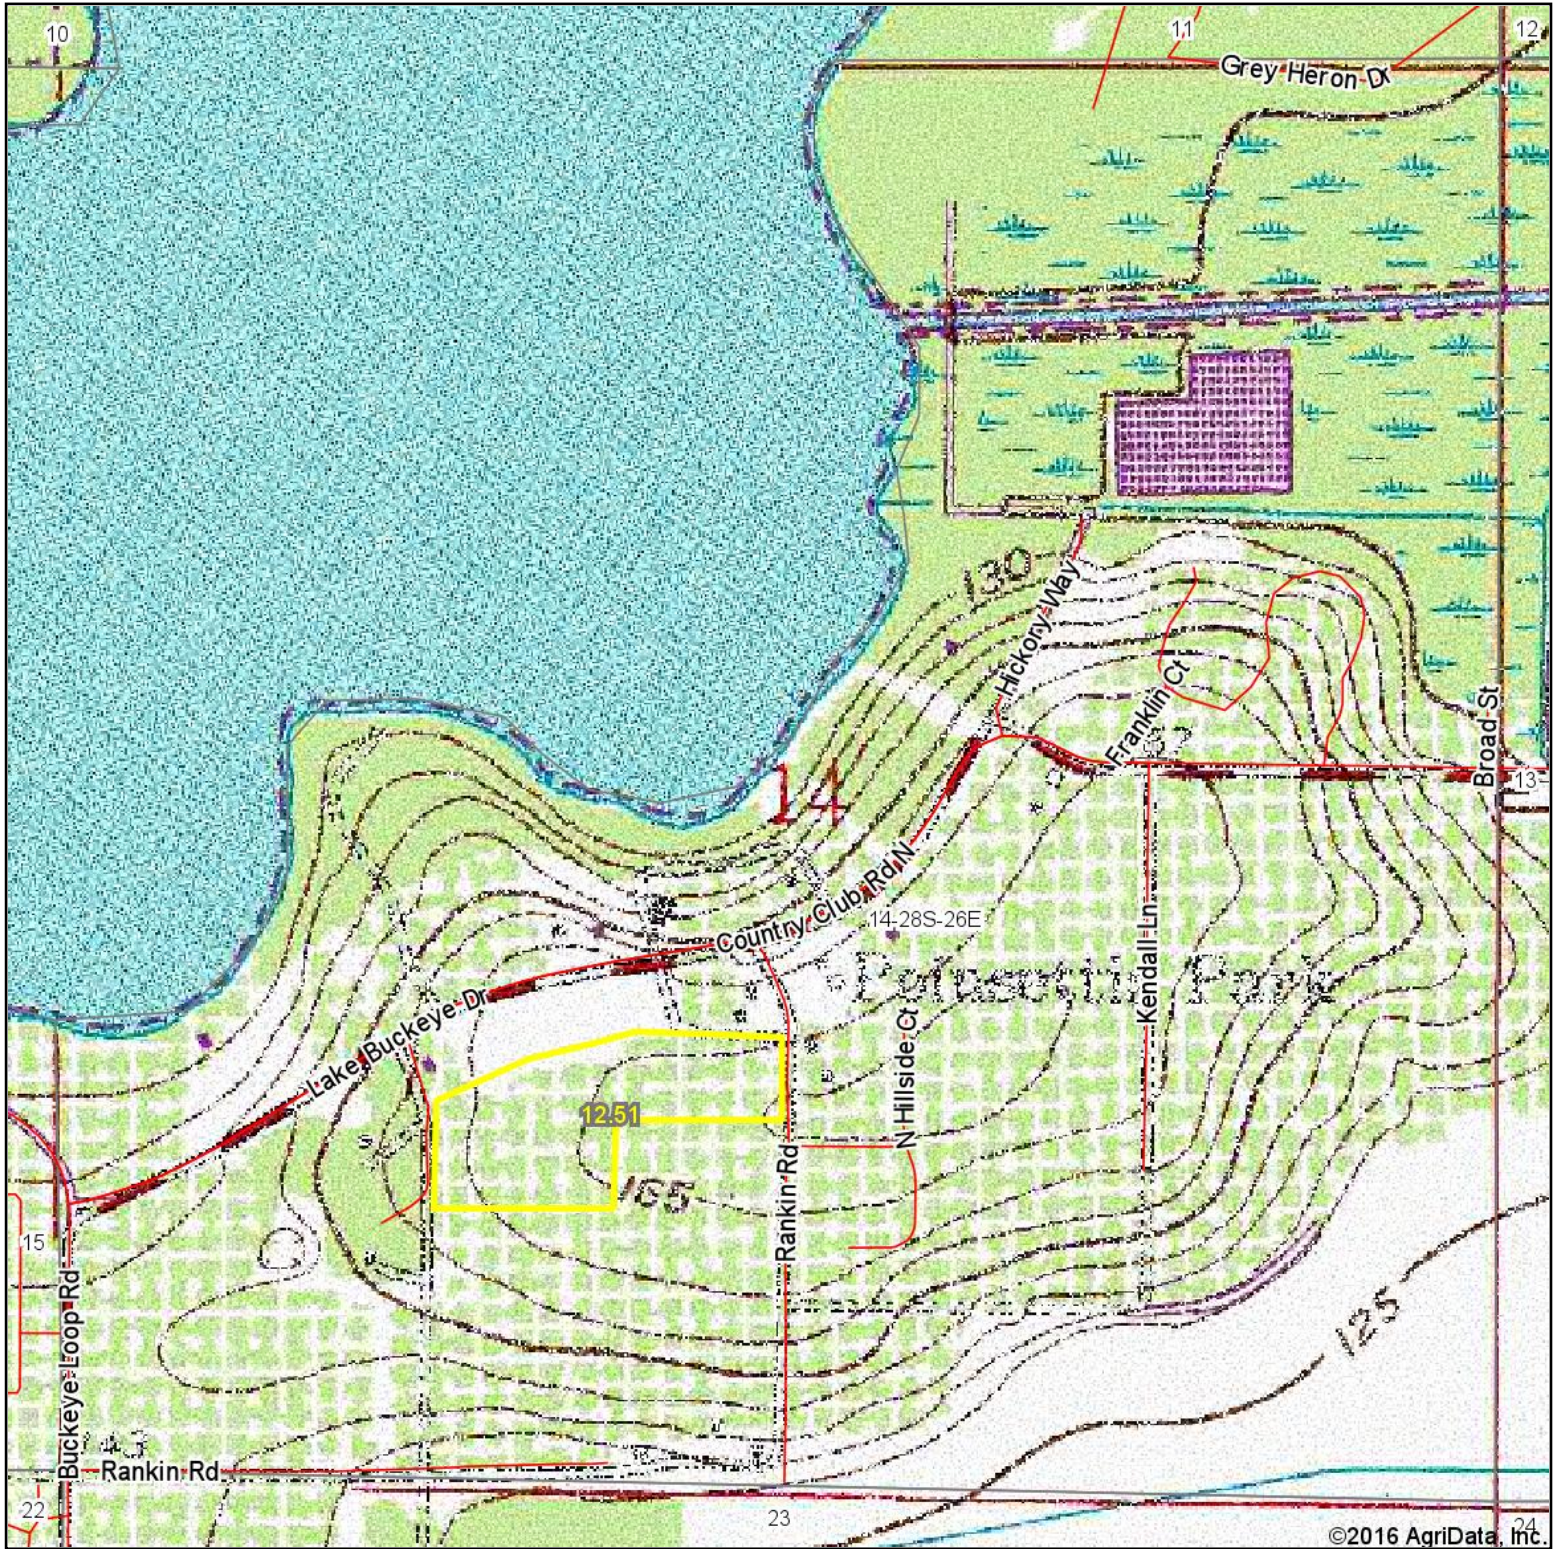

Topography Map

©2016 AgriData, Inc.

map center: 28° 2' 52.54, -81° 41' 9.05

0ft 814ft 1627ft

14-28S-26E
Polk County
Florida

12/16/2016