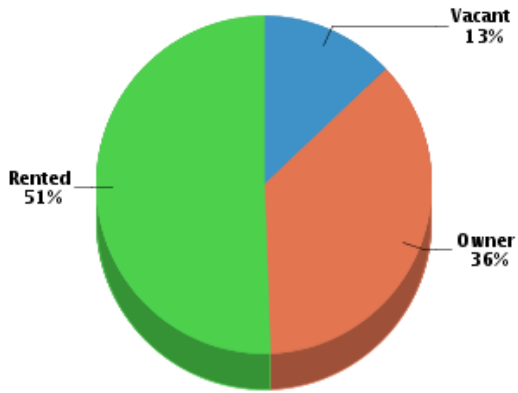

Annual Residential Turnover: **24.19%**

Courtesy of Chip Jones

The data within this report is compiled by CoreLogic from public and private sources. If desired, the accuracy of the data contained herein can be independently verified by the recipient of this report with the applicable county or municipality.

Neighborhood Profile

Generated on 06/06/2017

Page 1 of 6

Occupancy

Fair Market Rents (County)

Quality of Life

Workers by Industry

Agricultural, Forestry, Fishing:	4
Mining:	13
Construction:	1,259
Manufacturing:	1,874
Transportation and Communications:	916
Wholesale Trade:	284
Retail Trade:	2,086
Finance, Insurance and Real Estate:	983
Services:	1,735
Public Administration:	2,175
Unclassified:	24