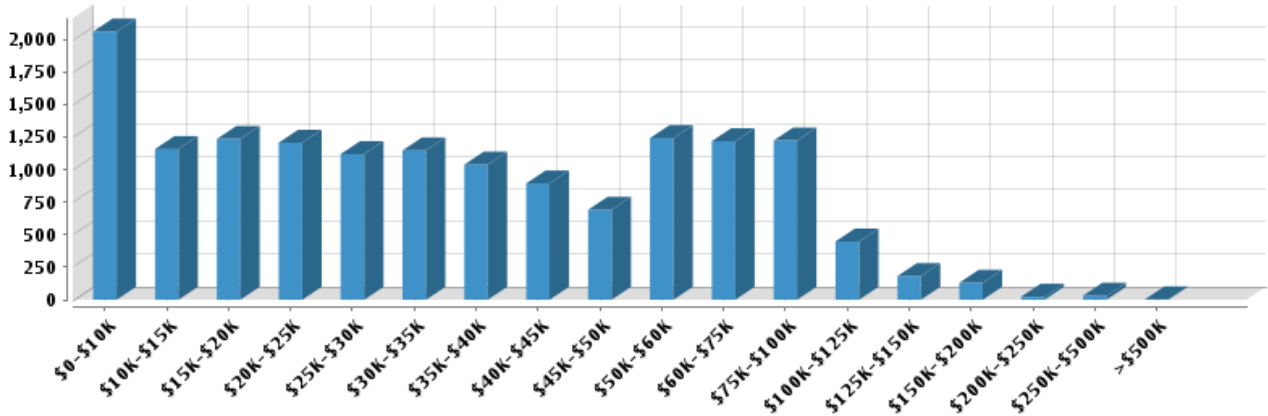

Neighborhood Profile

Generated on 06/06/2017

Page 1 of 6

Occupancy

Fair Market Rents (County)

Quality of Life

Workers by Industry

Agricultural, Forestry, Fishing:	4
Mining:	13
Construction:	1,259
Manufacturing:	1,874
Transportation and Communications:	916
Wholesale Trade:	284
Retail Trade:	2,086
Finance, Insurance and Real Estate:	983
Services:	1,735
Public Administration:	2,175
Unclassified:	24

Workforce

Household Income

Average Household Income: **\$42,599**

Average Per Capita Income: **\$16,590**

Courtesy of Chip Jones

The data within this report is compiled by CoreLogic from public and private sources. If desired, the accuracy of the data contained herein can be independently verified by the recipient of this report with the applicable county or municipality.