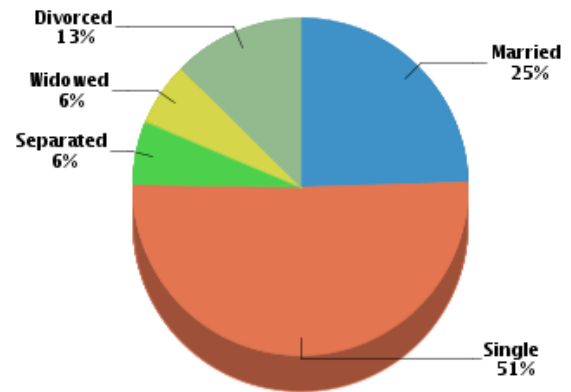

Demographics

Based on ZIP Code: **23224**

Population

Summary

Estimated Population: **39,226**
 Population Growth (since 2010): **15.7%**
 Population Density (ppl / mile): **3,364**
 Median Age: **33.63**

Household

Number of Households: **15,097**
 Household Size (ppl): **3**
 Households w/ Children: **4,785**

Age

Gender

Marital Status

Housing

Summary

Median Home Sale Price: **\$69,950**
 Median Year Built: **1965**

Stability