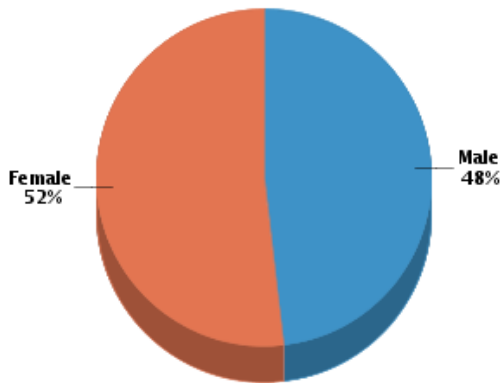

Demographics

Based on ZIP Code: **23224**

Population

Summary

Estimated Population: **39,226**
Population Growth (since 2010): **15.7%**
Population Density (ppl / mile): **3,364**
Median Age: **33.63**

Household

Number of Households: **15,097**
Household Size (ppl): **3**
Households w/ Children: **4,785**

Age

Gender

Marital Status

Housing

Summary

Median Home Sale Price: **$69,950**
Median Year Built: **1965**

Stability

Annual Residential Turnover: **24.19%**

Courtesy of Chip Jones

The data within this report is compiled by CoreLogic from public and private sources. If desired, the accuracy of the data contained herein can be independently verified by the recipient of this report with the applicable county or municipality.

Neighborhood Profile

Generated on 06/06/2017

Page 1 of 6