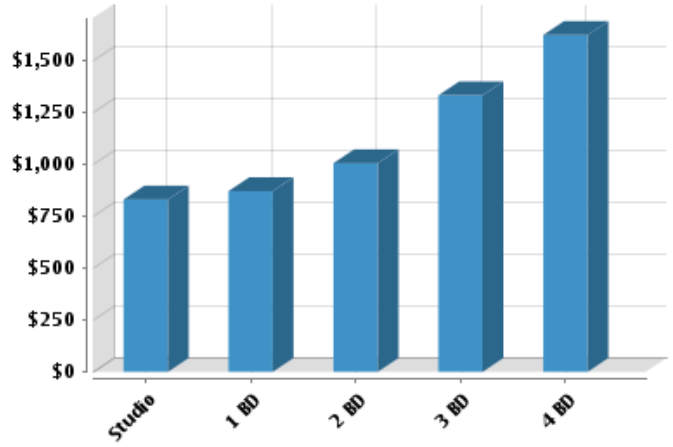

Neighborhood Profile

Generated on 06/06/2017

Page 1 of 6

Occupancy

Fair Market Rents (County)

Quality of Life

Workers by Industry

Agricultural, Forestry, Fishing:	4
Mining:	13
Construction:	1,259
Manufacturing:	1,874
Transportation and Communications:	916
Wholesale Trade:	284
Retail Trade:	2,086
Finance, Insurance and Real Estate:	983
Services:	1,735
Public Administration:	2,175
Unclassified:	24

Workforce

Household Income

Average Household Income: **\$42,599**

Average Per Capita Income: **\$16,590**

Courtesy of Chip Jones

The data within this report is compiled by CoreLogic from public and private sources. If desired, the accuracy of the data contained herein can be independently verified by the recipient of this report with the applicable county or municipality.