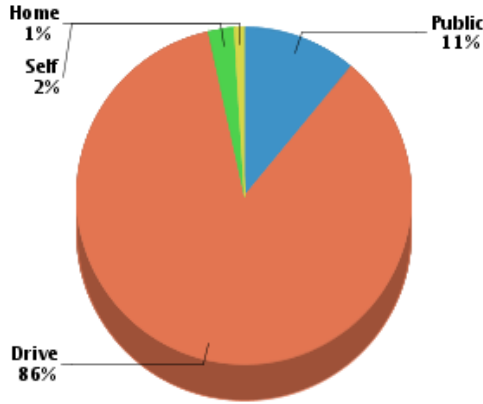

Commute Method

Weather

January High Temp (avg °F):	45.3
January Low Temp (avg °F):	27.6
July High Temp (avg °F):	87.5
July Low Temp (avg °F):	68.3
Annual Precipitation (inches):	43.91