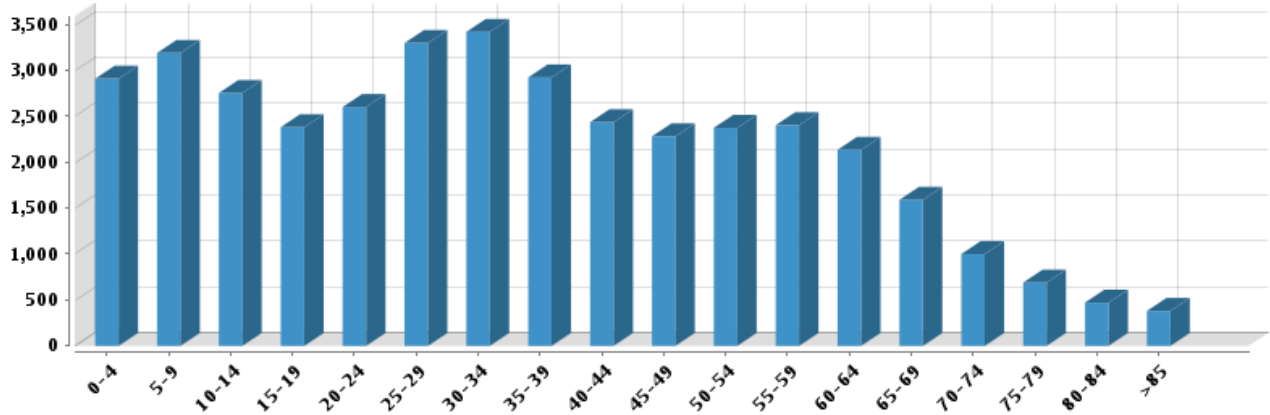

Demographics

Based on ZIP Code: **23224**

Population

Summary

Estimated Population: **39,226**
 Population Growth (since 2010): **15.7%**
 Population Density (ppl / mile): **3,364**
 Median Age: **33.63**

Household

Number of Households: **15,097**
 Household Size (ppl): **3**
 Households w/ Children: **4,785**

Age

Gender

Marital Status

Housing

Summary

Median Home Sale Price: **\$69,950**
 Median Year Built: **1965**

Stability