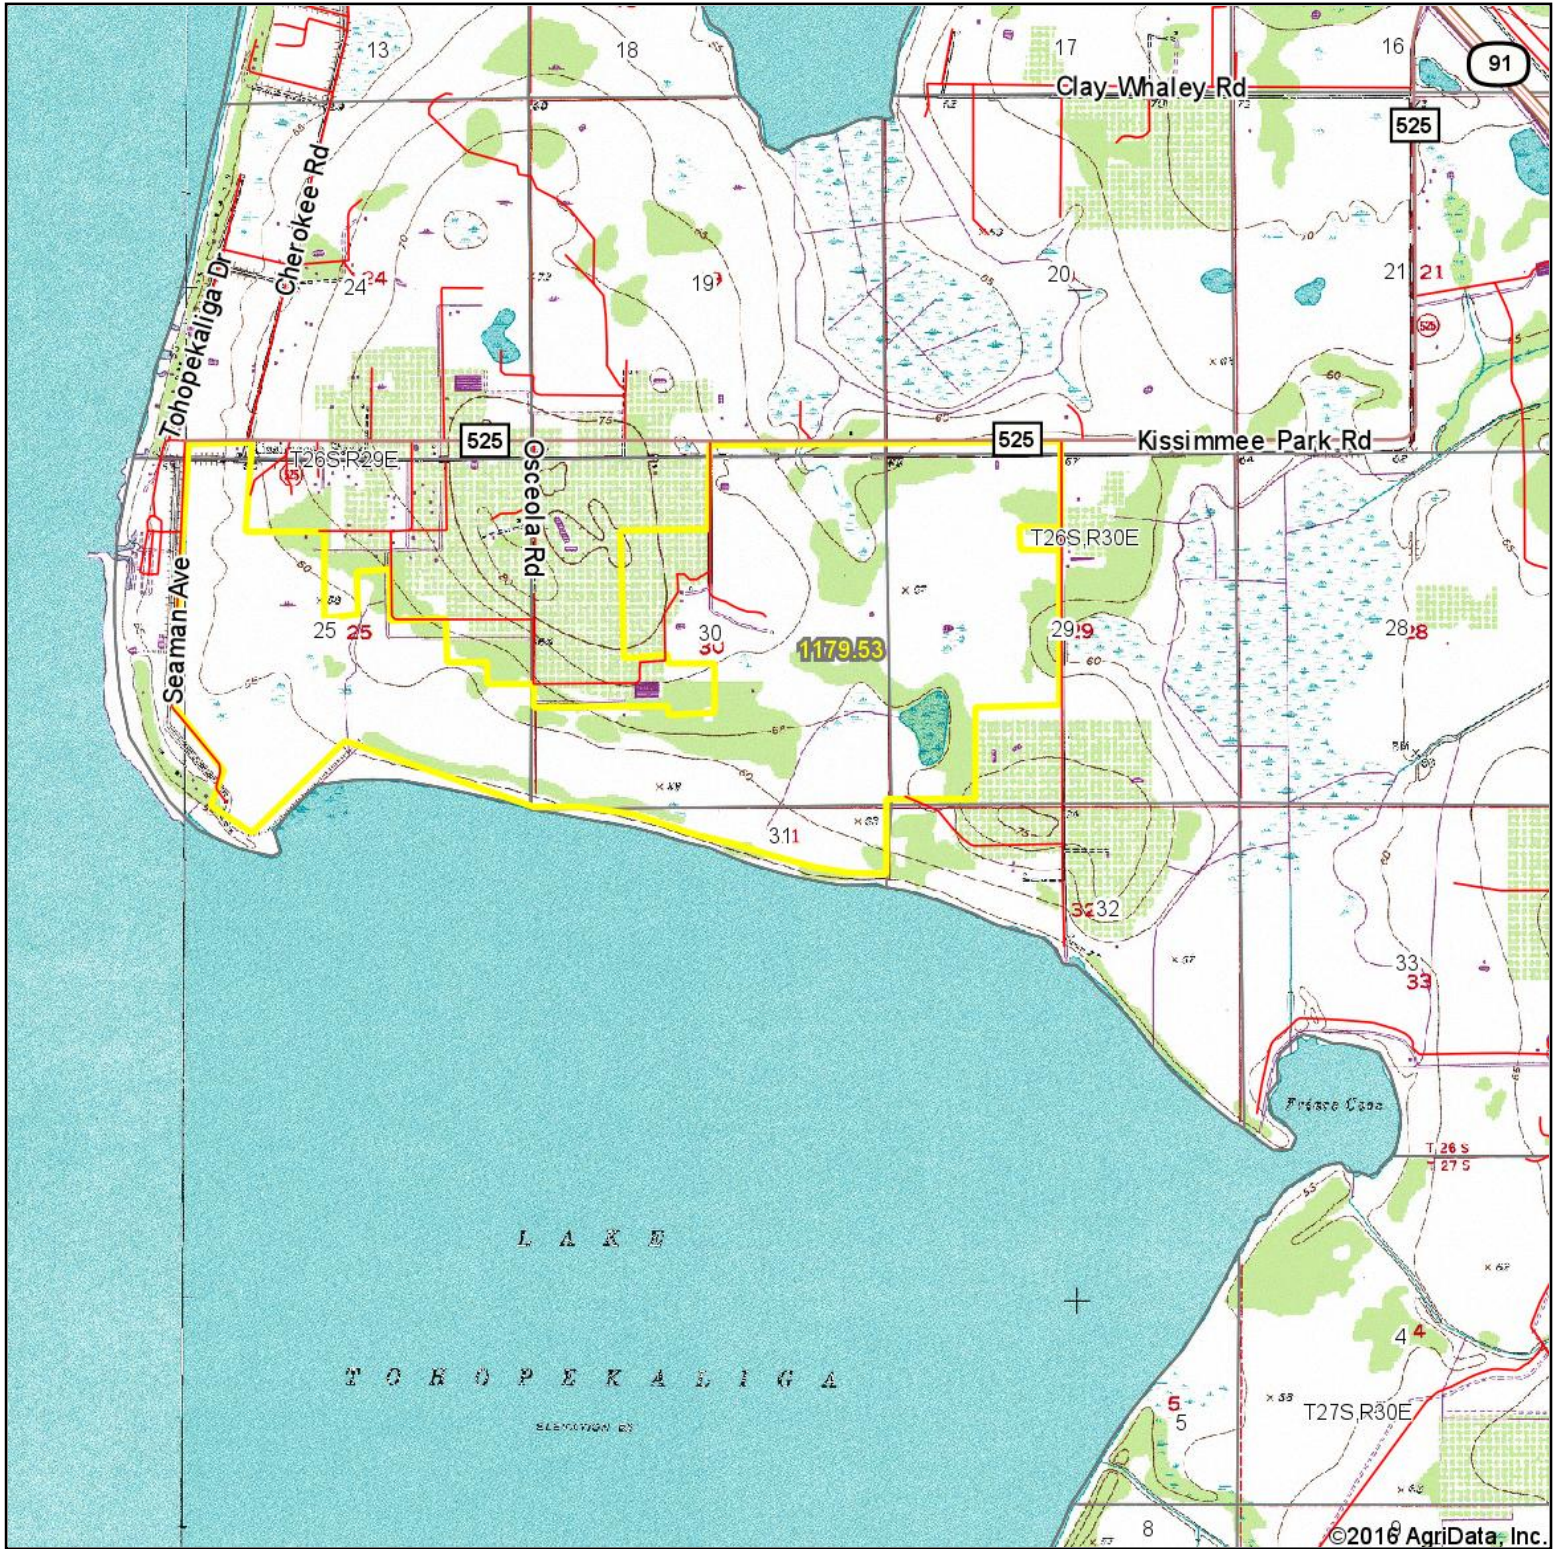

Topography Map

map center: 28° 11' 18.66, 81° 20' 49.46

30-26S-30E
Osceola County
Florida

7/22/2016