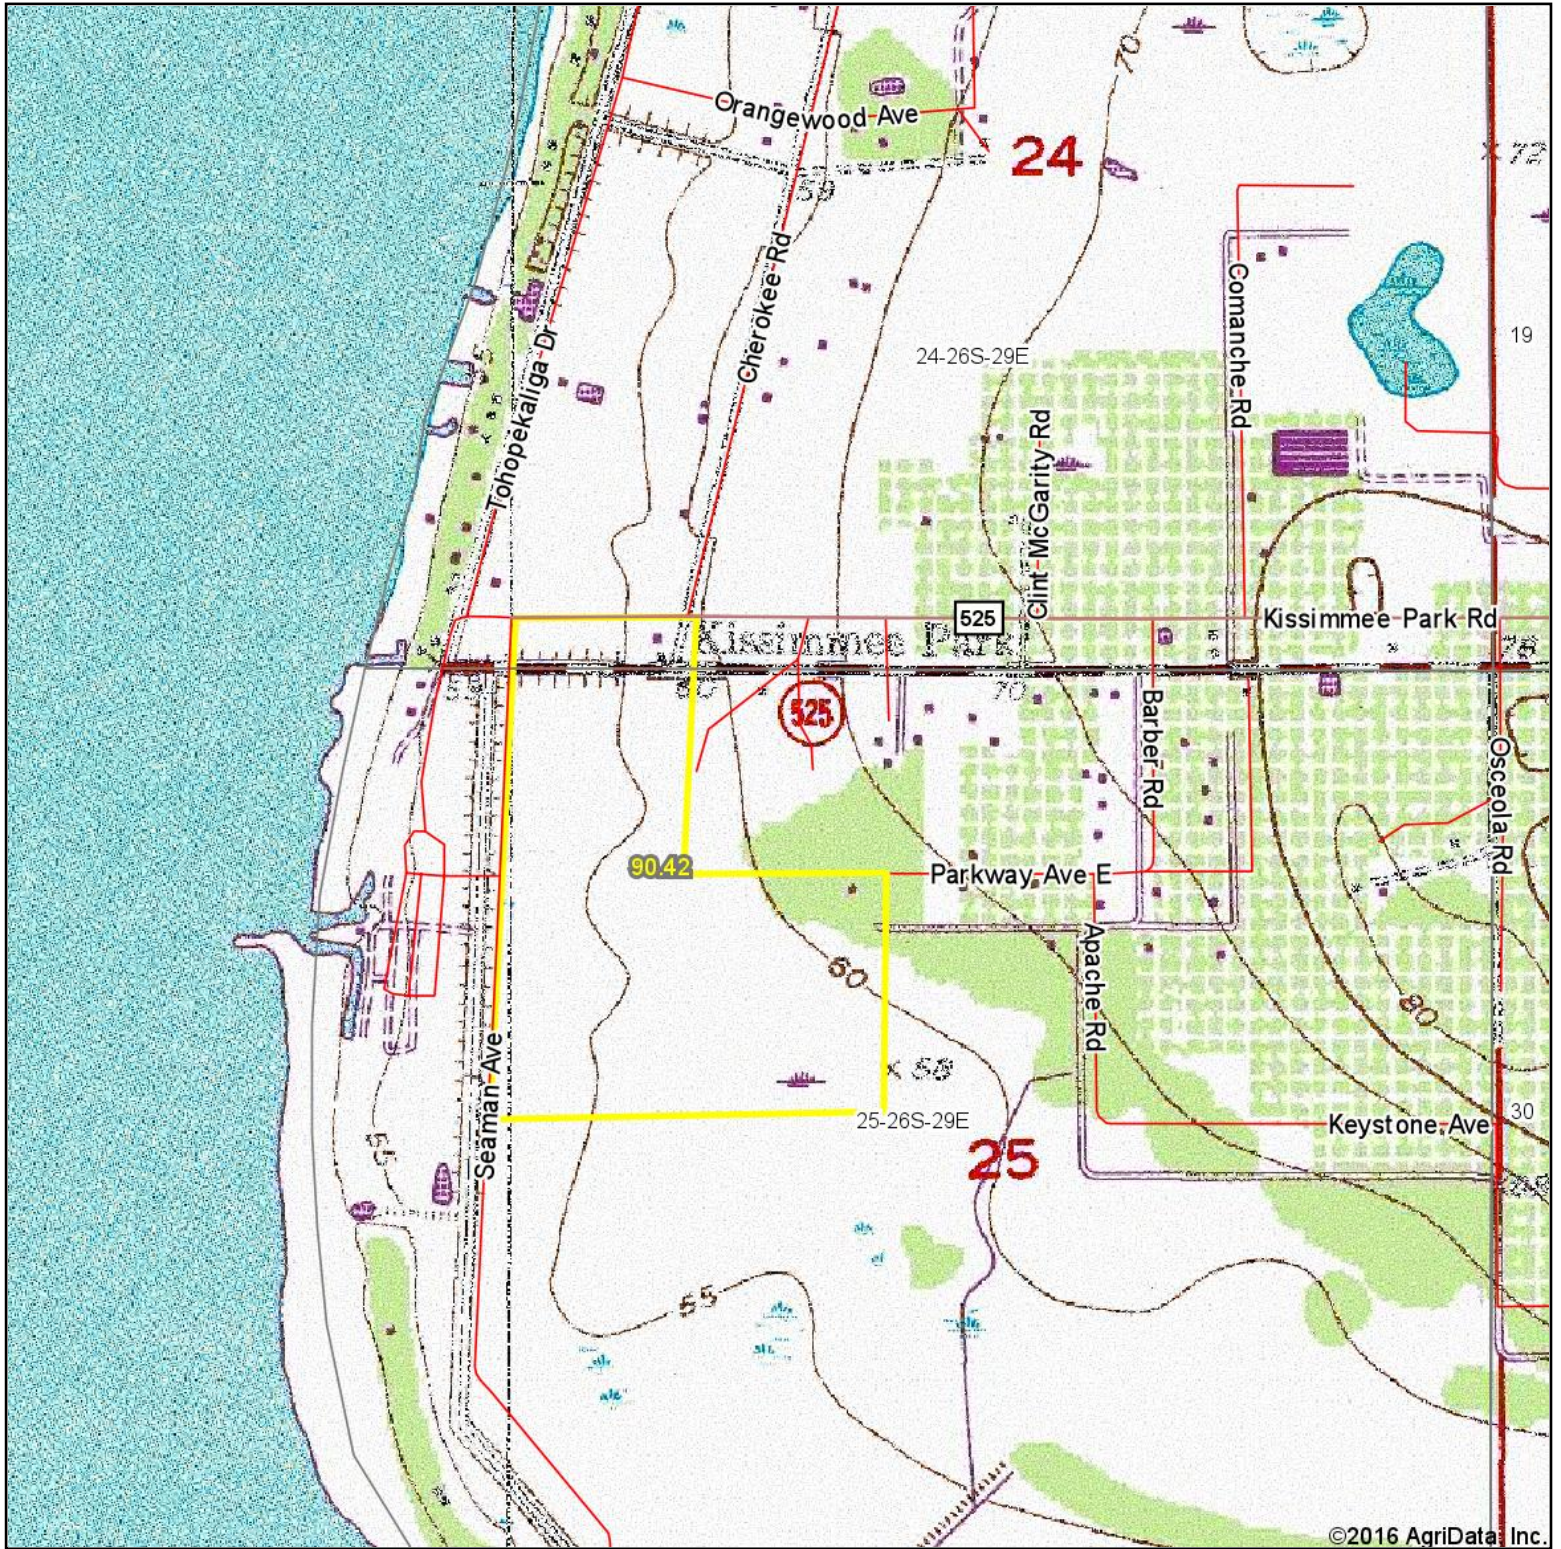

# Topography Map

©2016 AgriData, Inc.

map center: 28° 11' 59.93, 81° 22' 13.19

0ft 1168ft 2336ft

**25-26S-29E**  
**Osceola County**  
**Florida**

4/25/2016