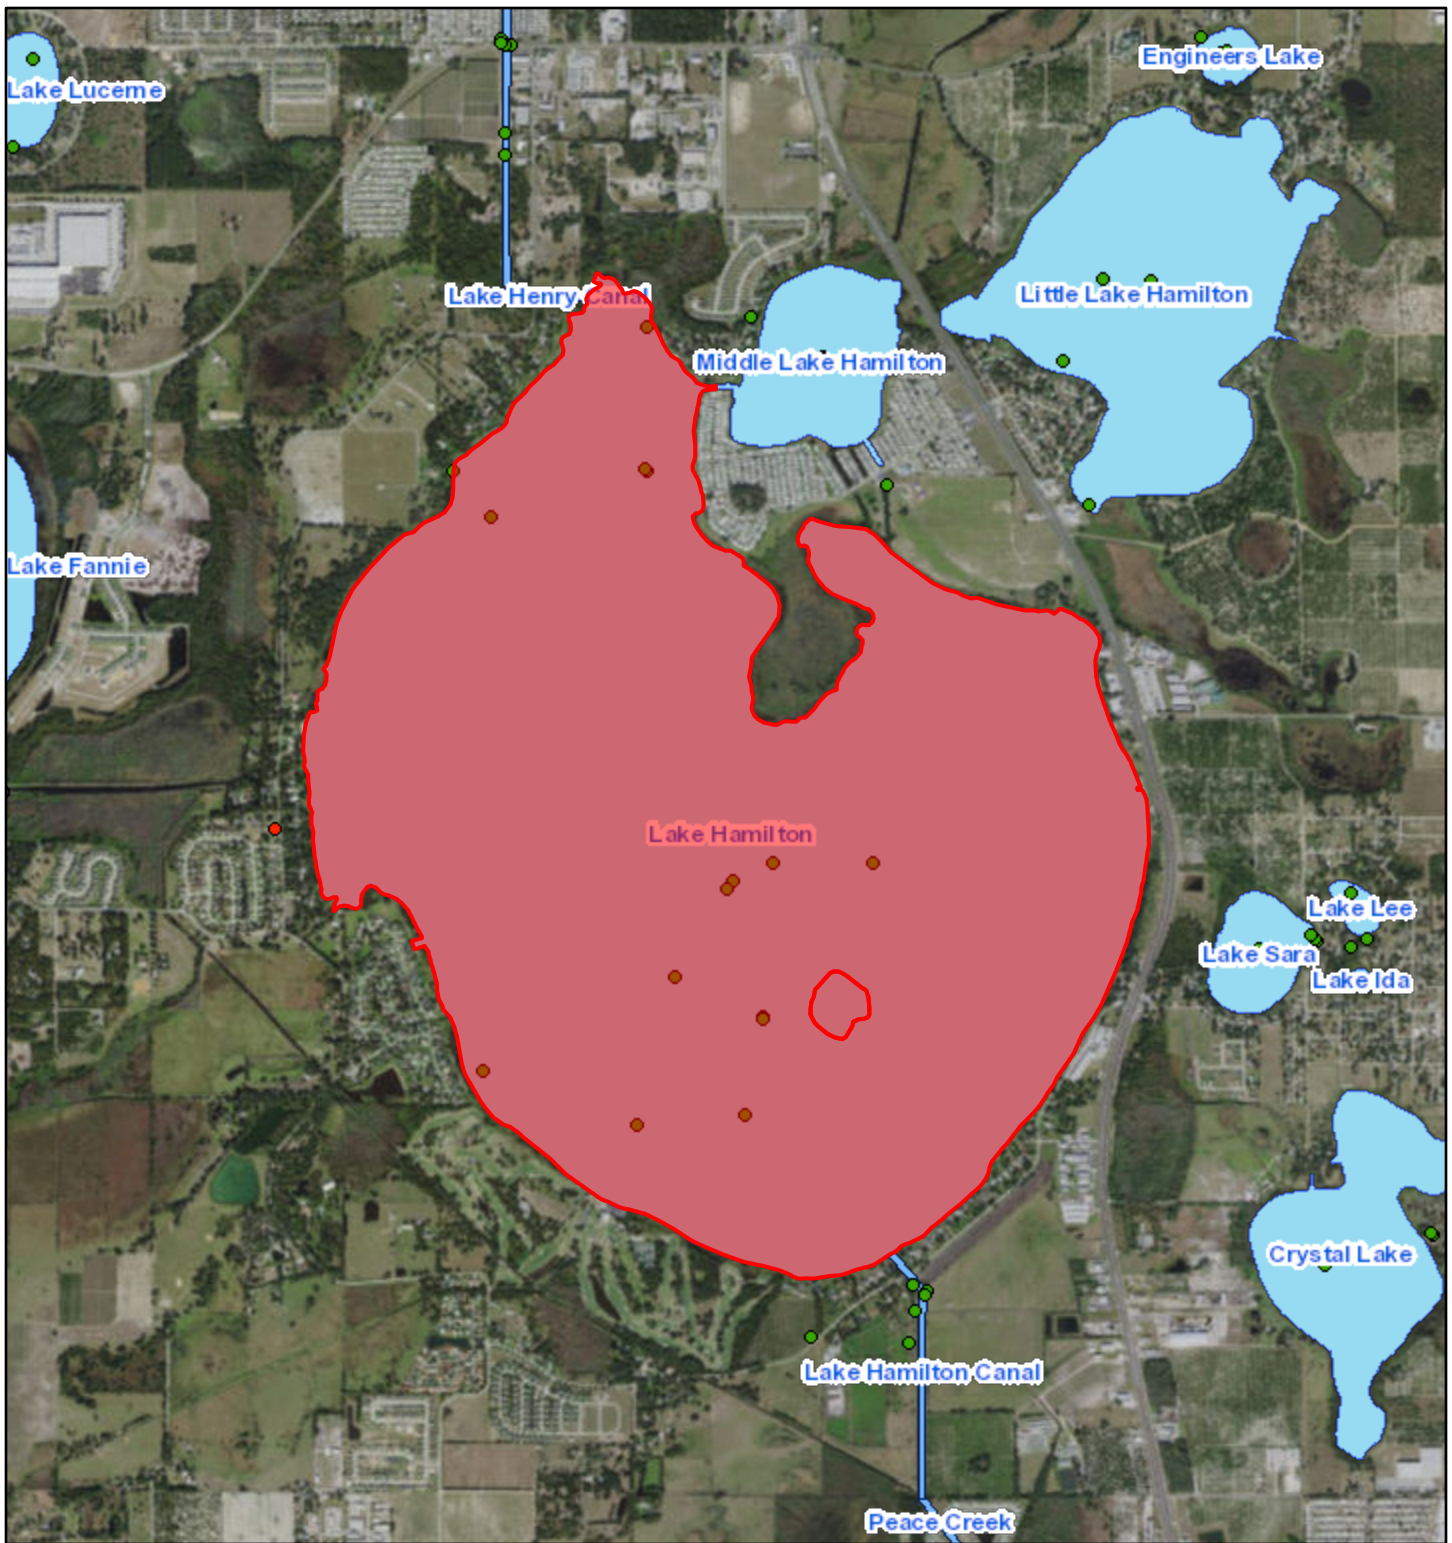

# Lake Hamilton (2,184 acres)

November 30, 2018

1:36,112

- Override 1
- Lake/Pond
- County Boundary
- River
- Rainfall
- Groundwater
- Spring
- Weather
- Bay
- Gulf
- Sampling Locations
- Waterbody

Source: Esri, DigitalGlobe, GeoEye, Earthstar Geographics, CNES/Airbus DS, USDA, USGS, AeroGRID, IGN, and the GIS User Community