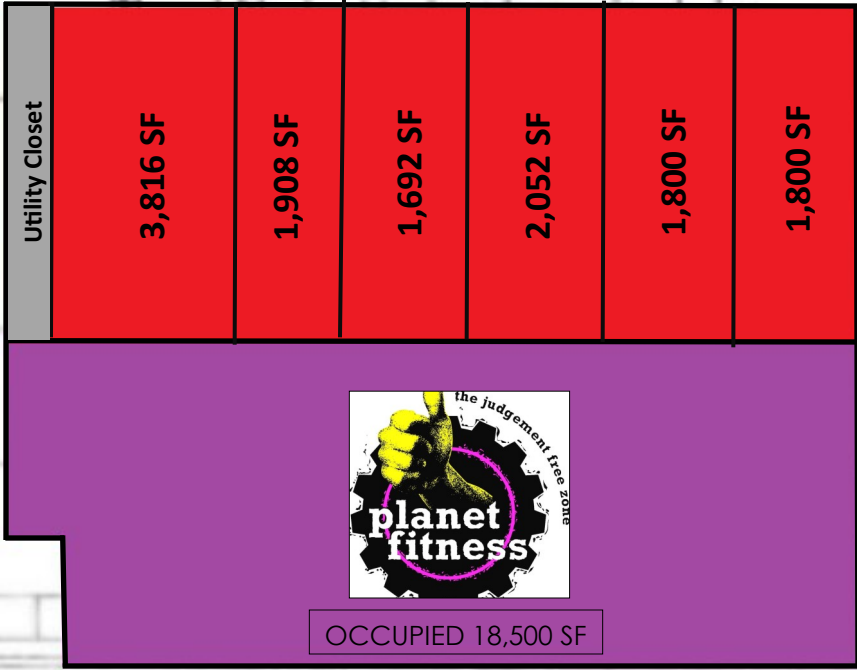

BAYARD STREET

186 PARKING SPACES

WOODBINE STREET

STEFKO BOULEVARD

AVAILABLE 1,692-13,068 SF

72' DEPTH

*NOT TO SCALE

1740-1742 STEFKO BOULEVARD
BETHLEHEM, PA 18017