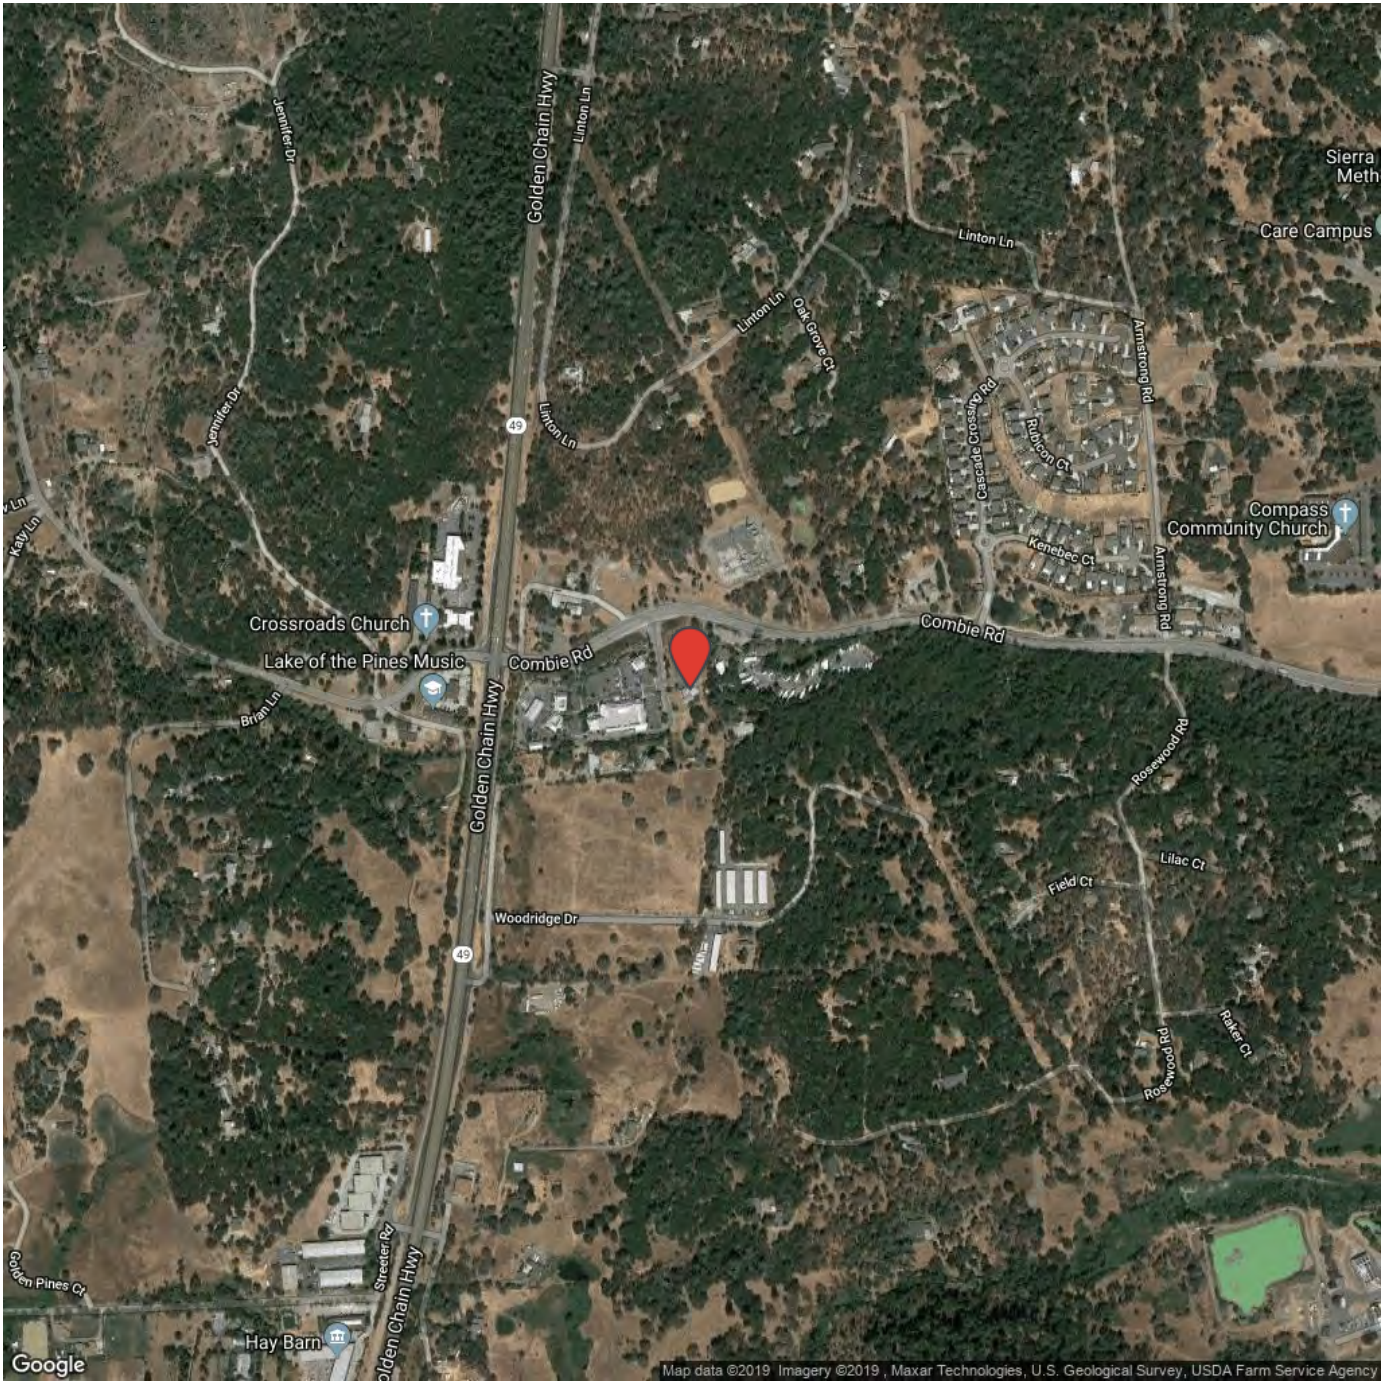

Overview Map

21515 HIGGINS RD AUBURN, CA 95602

LOCATION ACCURACY: 📍 Excellent

Flood Zone Determination Report

Flood Zone Determination: **OUT**

PANEL DATE

February 03, 2010

MAP NUMBER

060570775E

- X500 or B Zone
- A Zone
- V Zone
- D Zone
- Floodway
- CBRA