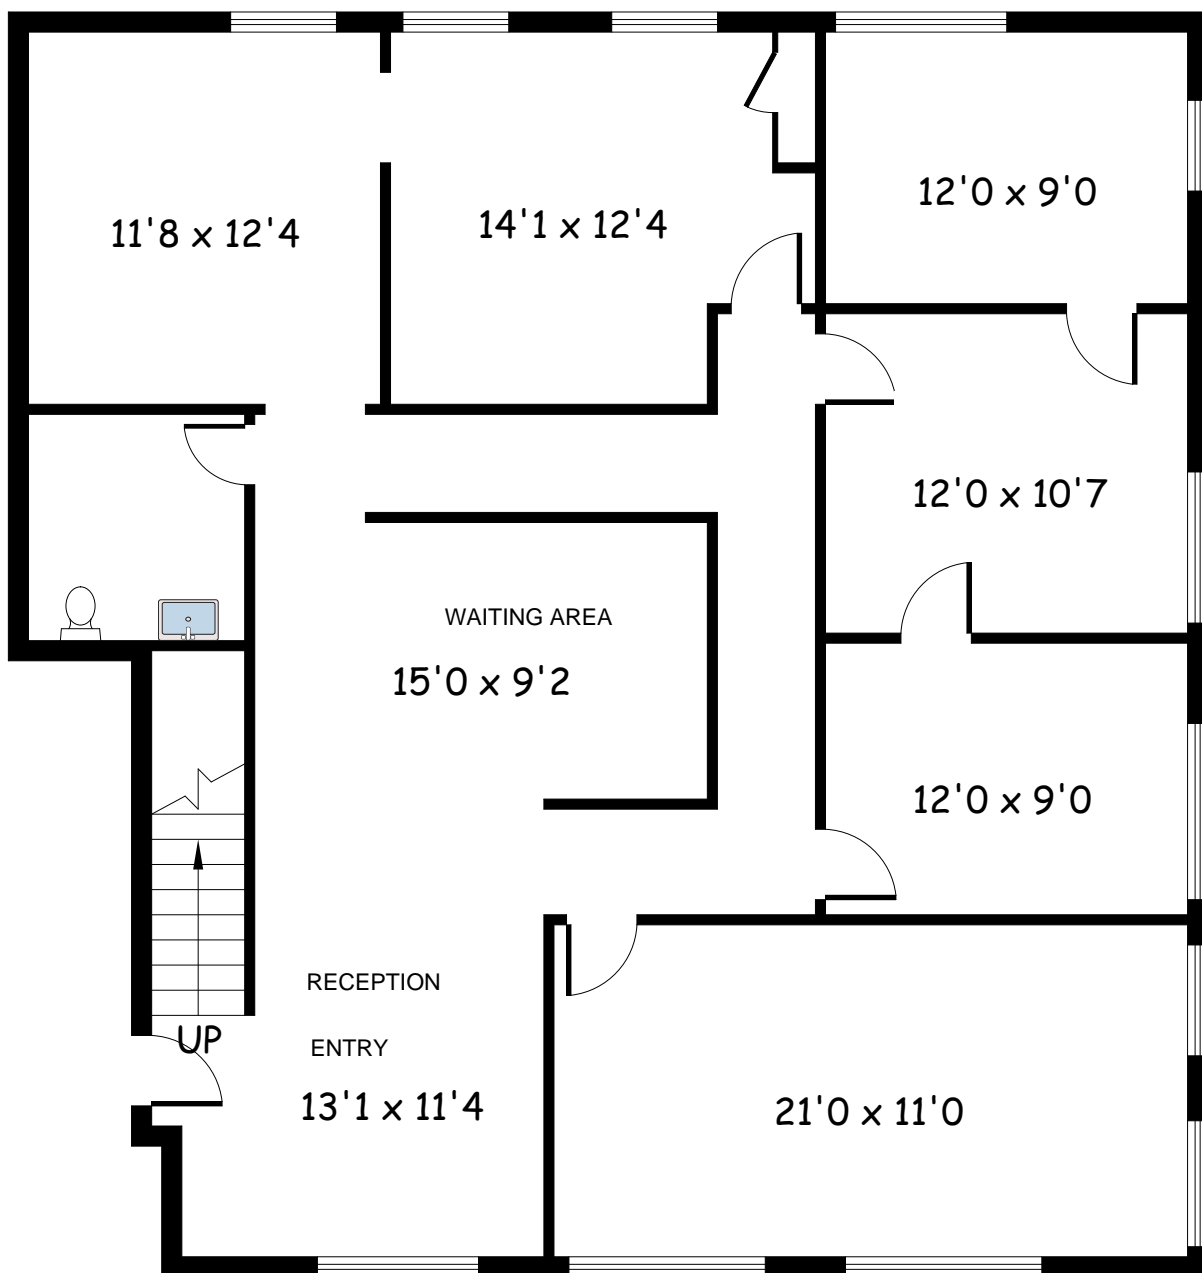

# 46950 JENNINGS FARM WAY STERLING, VA 20164

SQFT: 2420

ALL ILLUSTRATIONS, DIMENSIONS AND CALCULATIONS  
ARE APPROXIMATE AND MAY VARY FROM  
ACTUAL STRUCTURE.

SECOND LEVEL

UPPER LEVEL