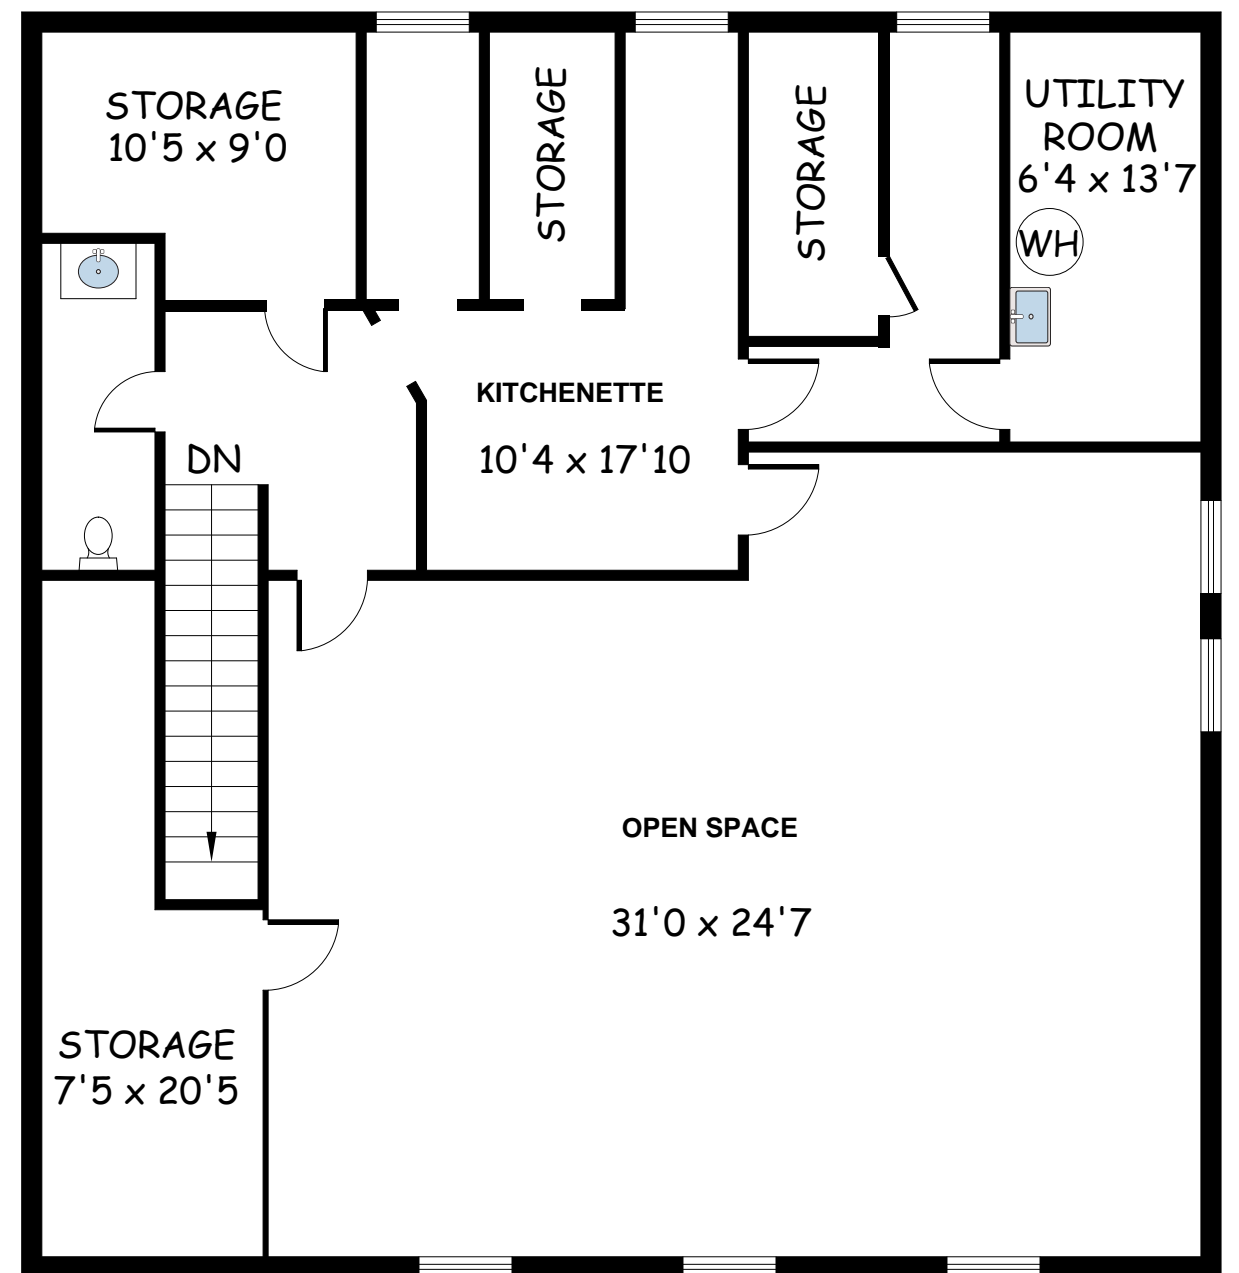

# 46950 JENNINGS FARM WAY STERLING, VA 20164

SQFT: 2420

ALL ILLUSTRATIONS, DIMENSIONS AND CALCULATIONS  
ARE APPROXIMATE AND MAY VARY FROM  
ACTUAL STRUCTURE.

SECOND LEVEL

UPPER LEVEL