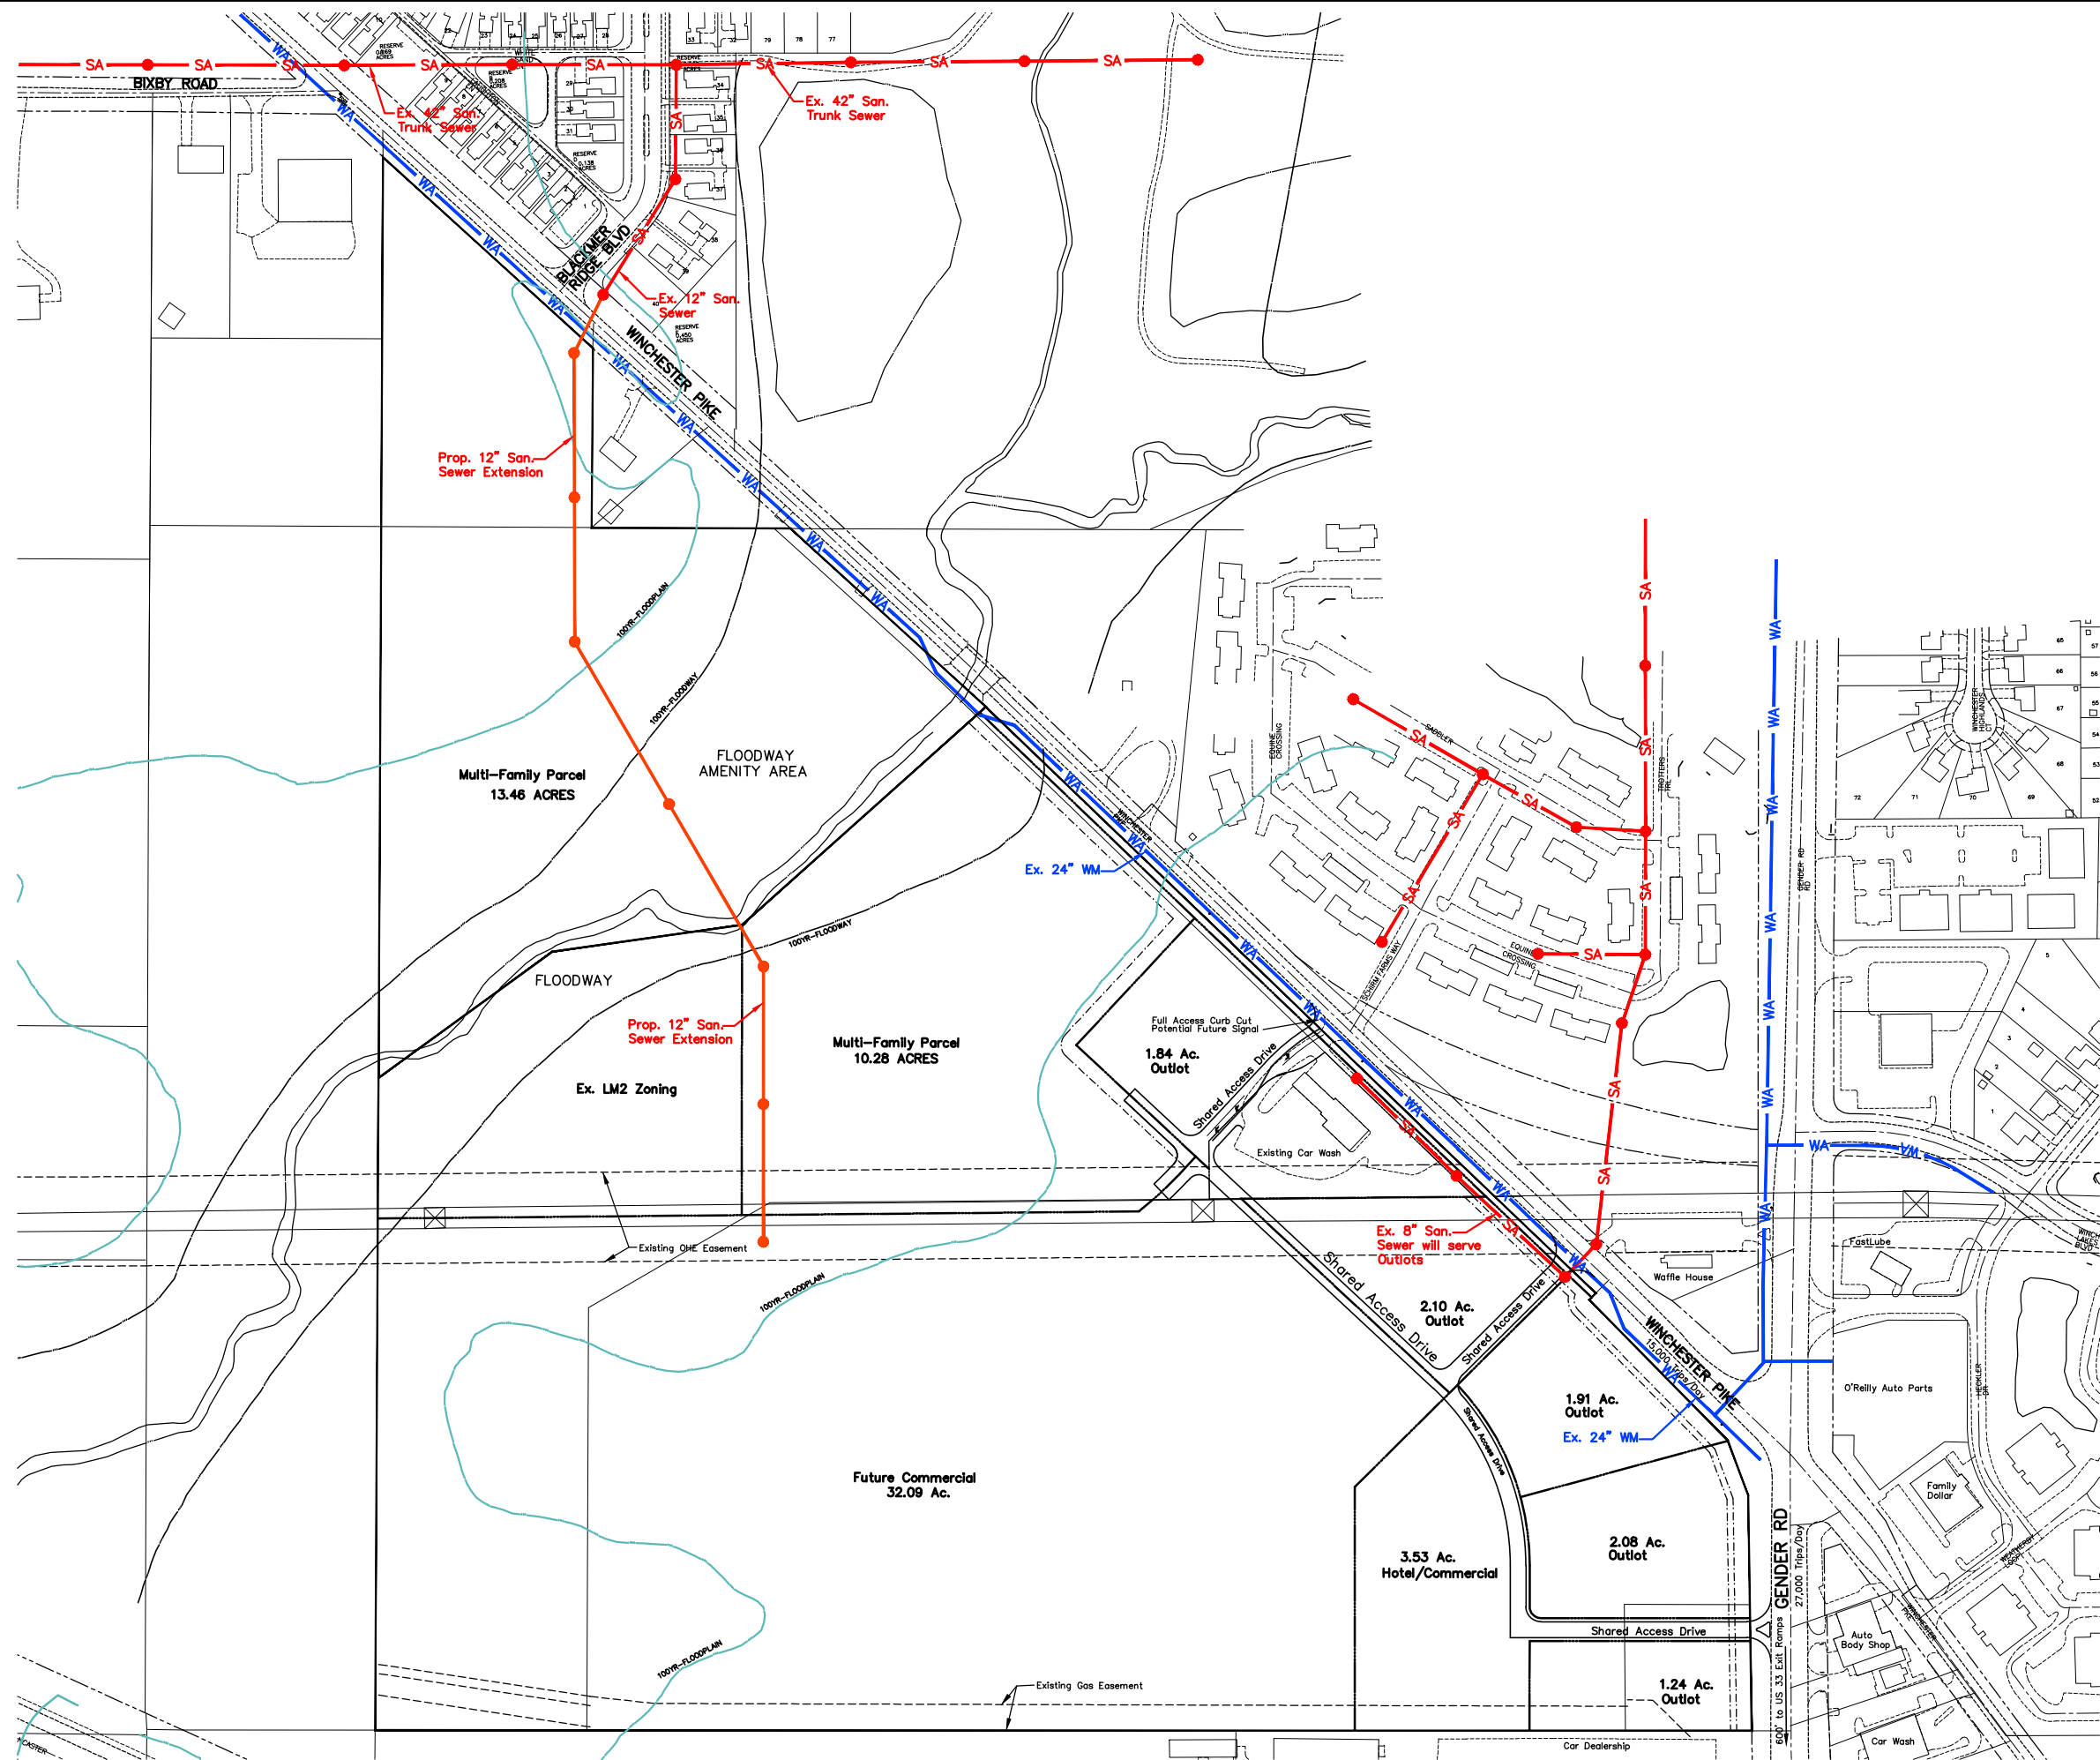

VICINITY MAP

**WINCHESTER PIKE PROPERTIES
CONCEPT UTILITY PLAN**