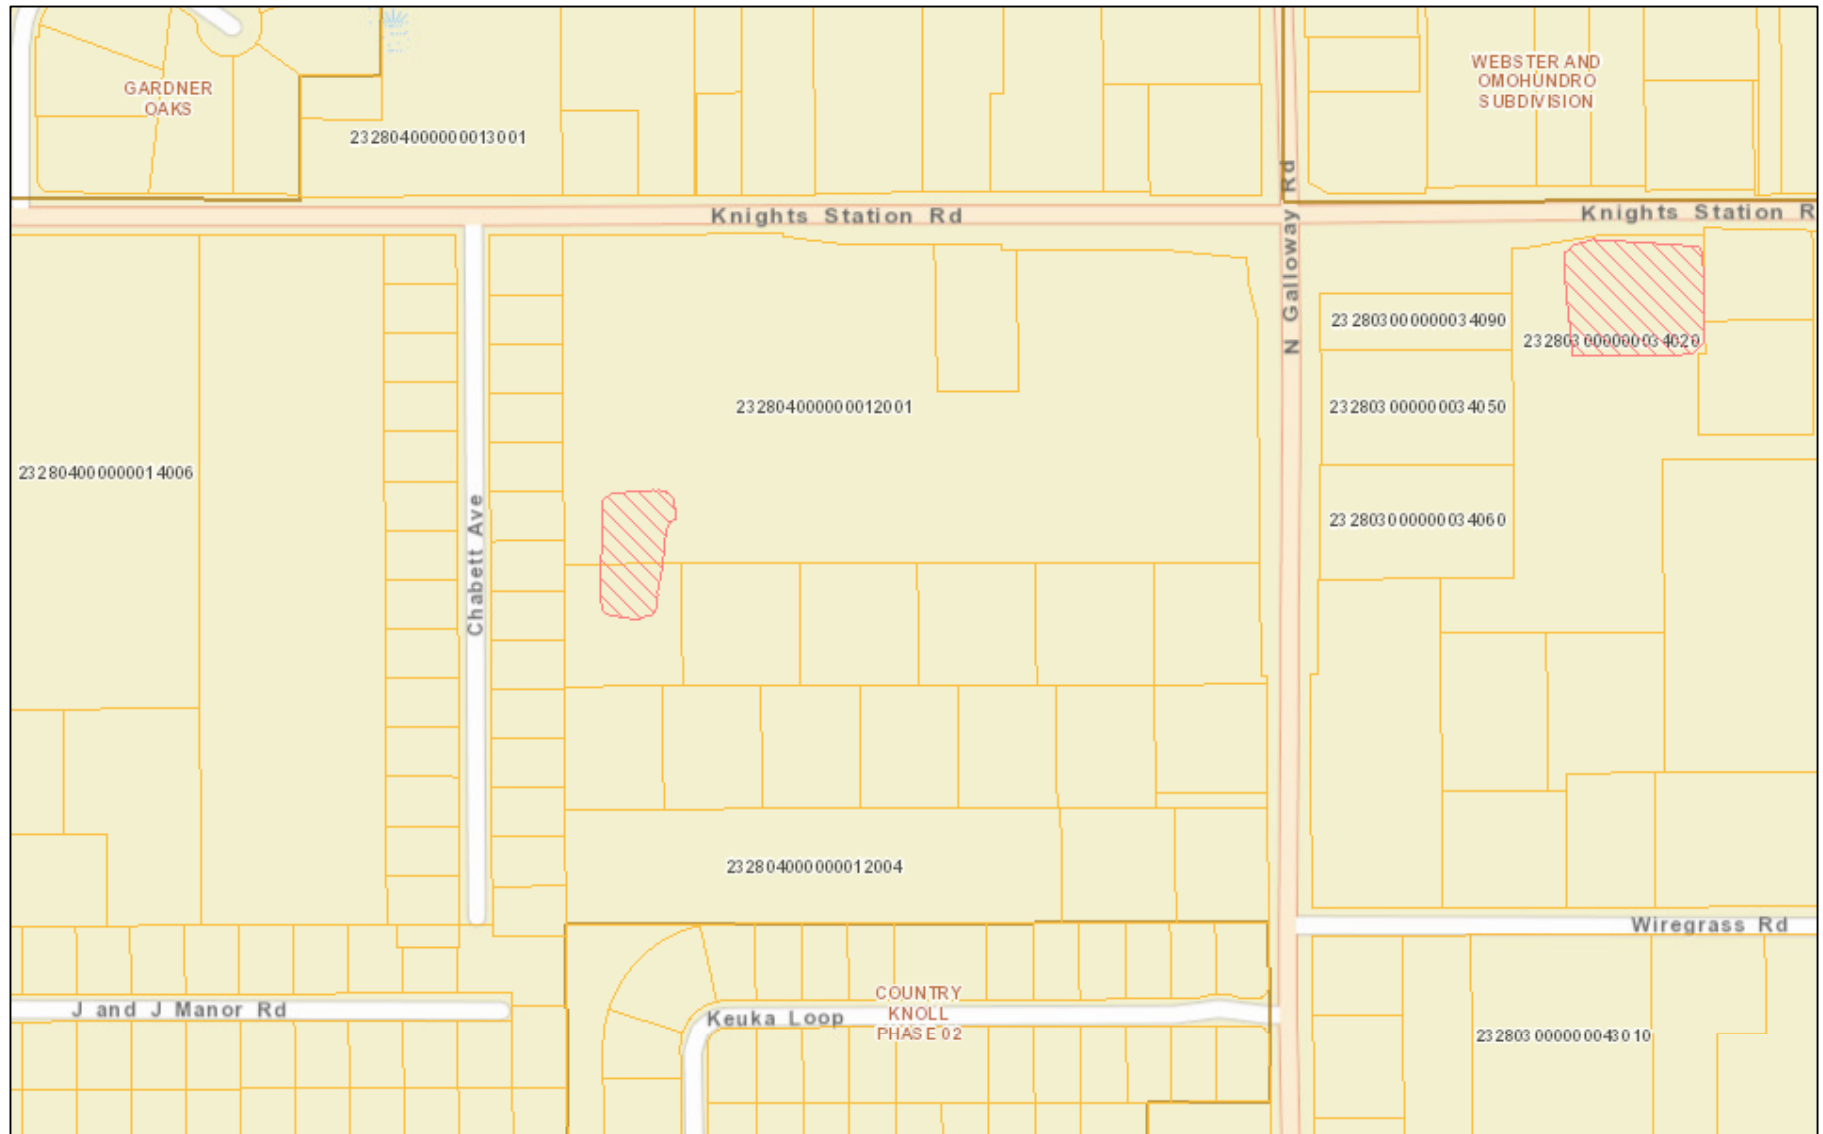

Flood Zone Map

Address:
City:
Zip:
Parcel ID:
FloodZone:

Flood Zones

- A
- AE
- AH
- X5
- Floodways