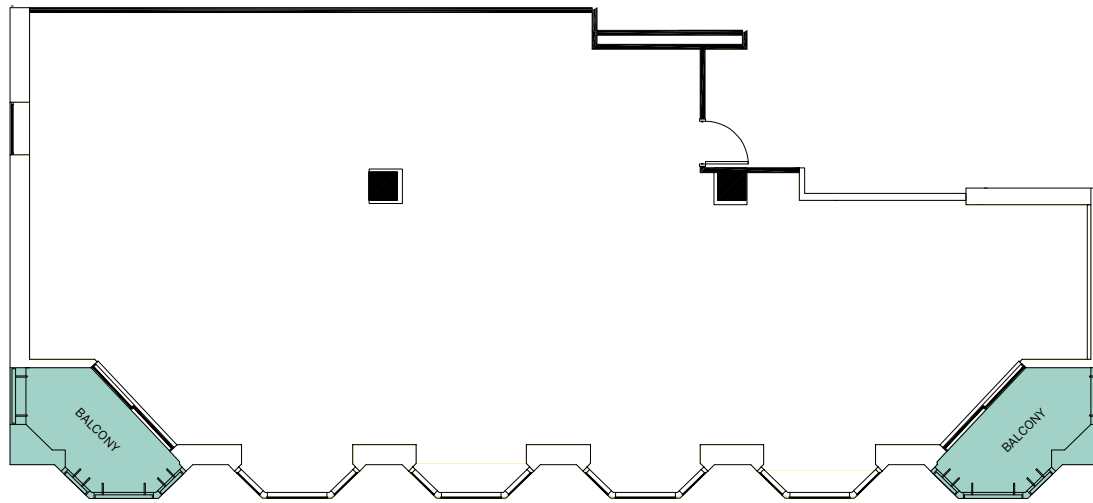

142

EAST ONTARIO

Suite 1750
2,536 RSF

EXCLUSIVE LEASING AGENT:

 **BRADFORD ALLEN**  TRUSTEES
COMMERCIAL
REAL ESTATE SERVICES

FOR MORE INFORMATION OR TO ARRANGE
AN INSPECTION PLEASE CONTACT:

ANDY DEMOSS
312.994.5767 ademoss@bradfordallen.com